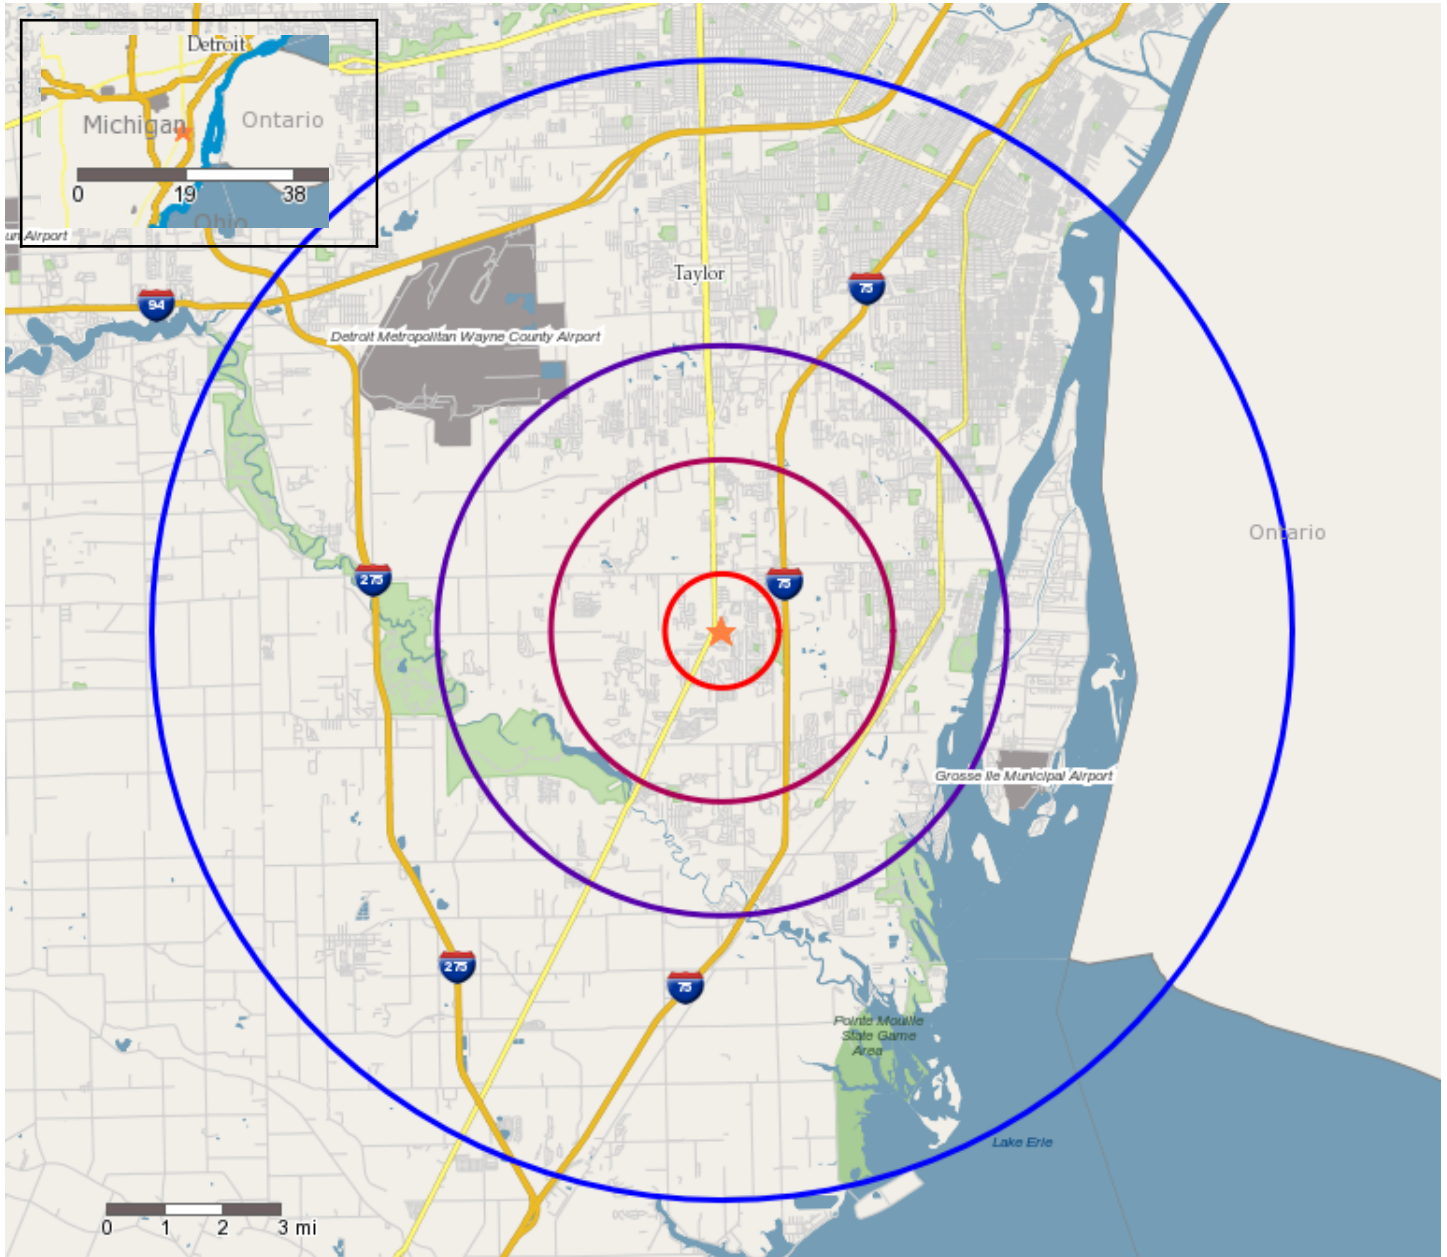

Overview map showing the requested trade area(s) around Brownstown Shopping Plaza, 23849 West Rd # 23995, Brownstown, MI, 48134:

Copyright 2006-2013 TomTom. All rights reserved. This material is proprietary and the subject of copyright protection, database right protection and other intellectual property rights owned by TomTom or its suppliers. The use of this material is subject to the terms of a license agreement. Any unauthorized copying or disclosure of this material will lead to criminal and civil liabilities.

-  Trade Areas (in miles) - 1
-  Trade Areas (in miles) - 3
-  Trade Areas (in miles) - 5
-  Trade Areas (in miles) - 10