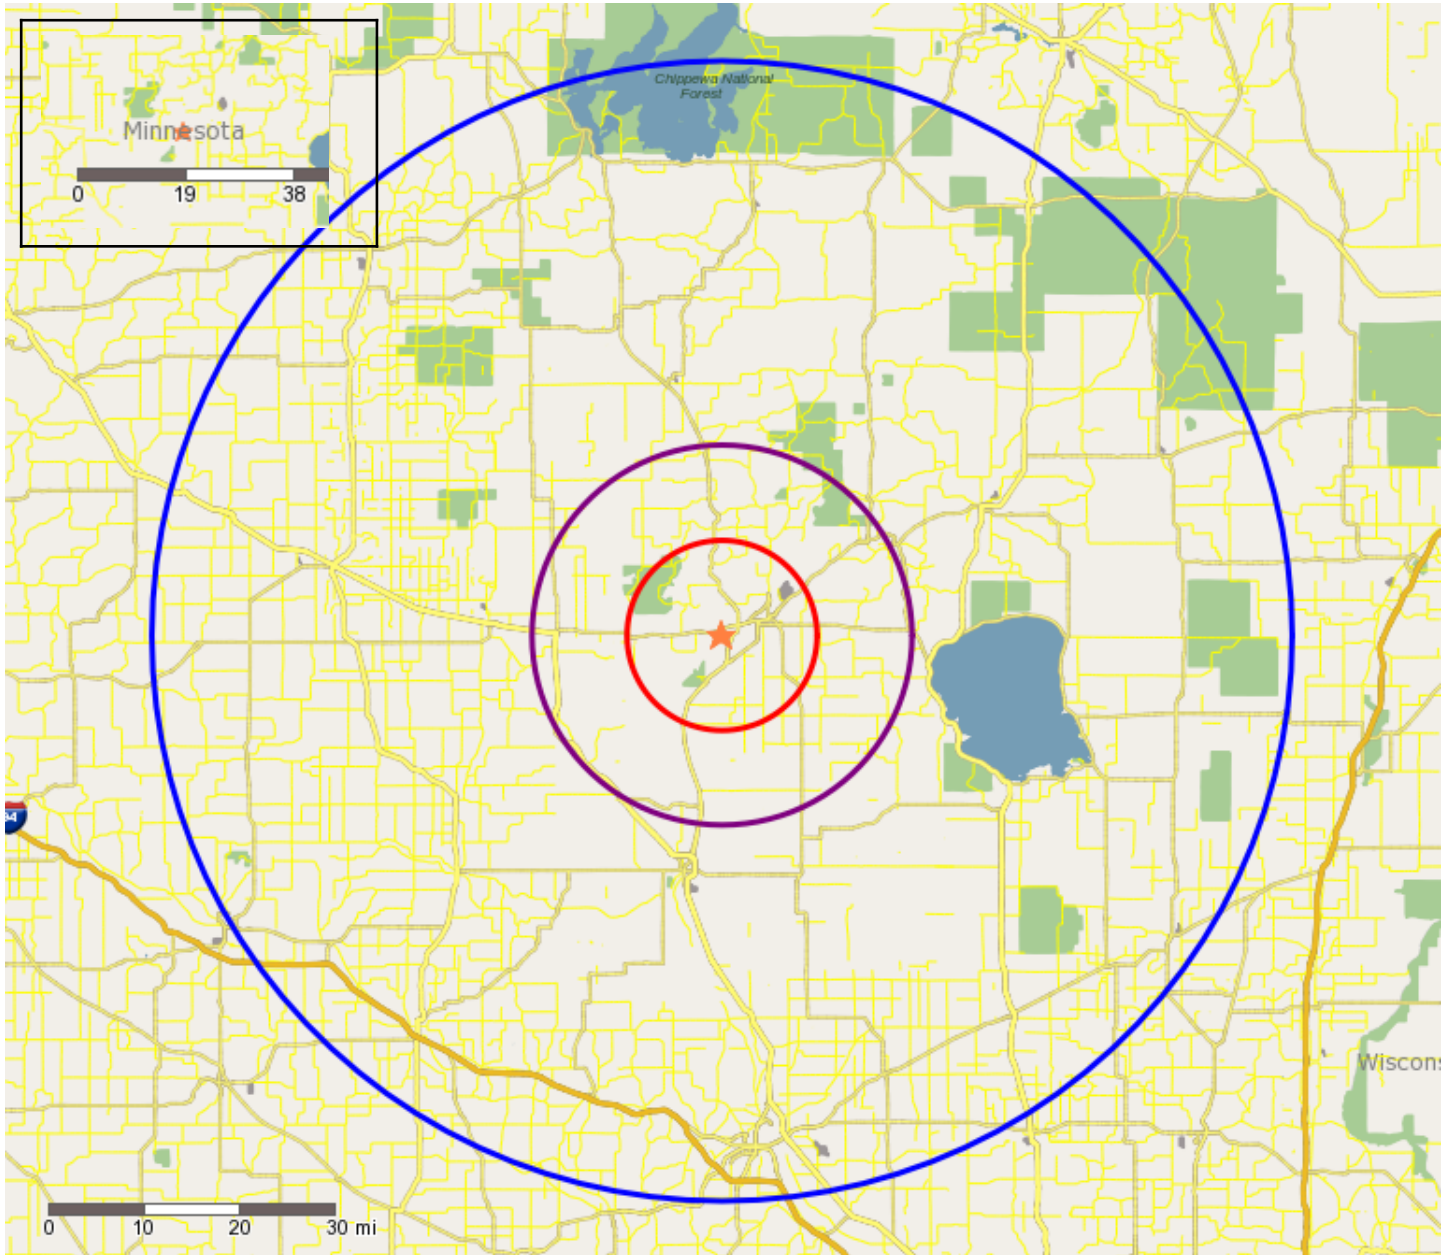

Overview map showing the requested trade area(s) around Westgate Mall, 14136 Baxter Dr, Brainerd, MN, 56425:

Copyright 2006-2013 TomTom. All rights reserved. This material is proprietary and the subject of copyright protection, database right protection and other intellectual property rights owned by TomTom or its suppliers. The use of this material is subject to the terms of a license agreement. Any unauthorized copying or disclosure of this material will lead to criminal and civil liabilities.

-  Trade Areas (in miles) - 10
-  Trade Areas (in miles) - 20
-  Trade Areas (in miles) - 60