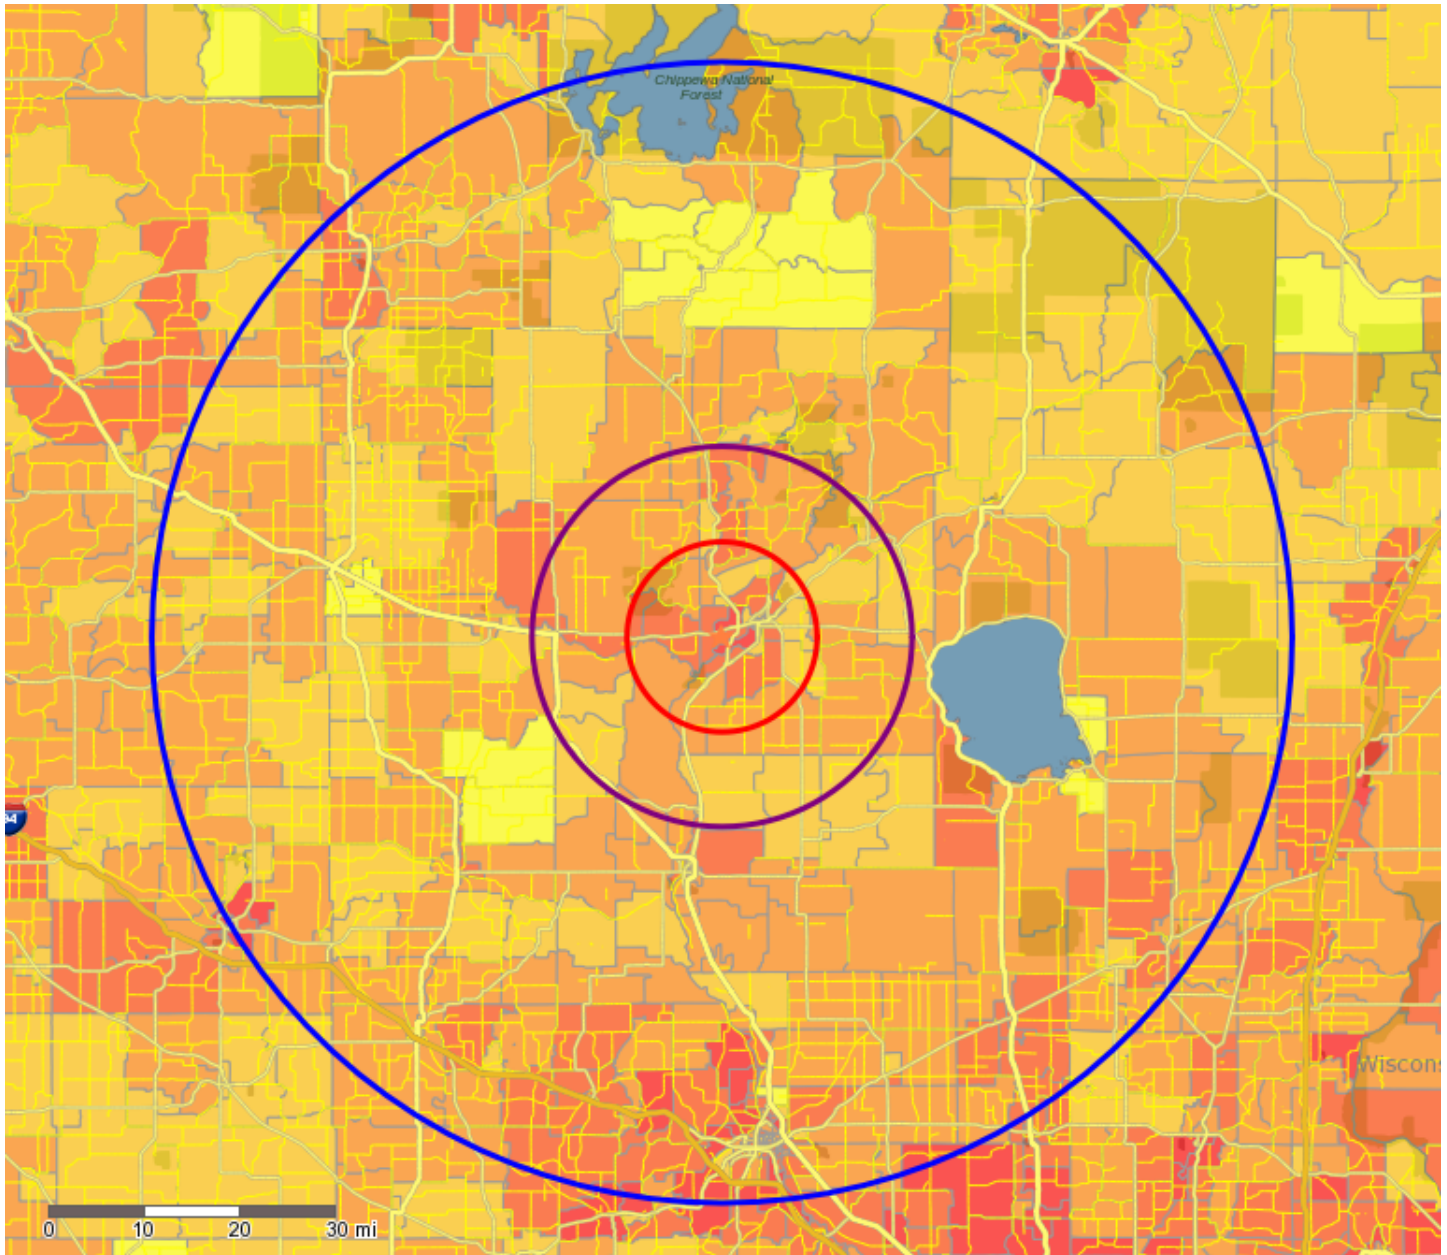

Thematic map showing Block Groups themed on Total Population, with the requested trade area(s) around Westgate Mall, 14136 Baxter Dr, Brainerd, MN, 56425:

Copyright 2006-2013 TomTom. All rights reserved. This material is proprietary and the subject of copyright protection, database right protection and other intellectual property rights owned by TomTom or its suppliers. The use of this material is subject to the terms of a license agreement. Any unauthorized copying or disclosure of this material will lead to criminal and civil liabilities.

- Block Groups - High (Above 2,400)
- Block Groups - Above Average (1,525 to 2,400)
- Block Groups - Average (970 to 1,525)
- Block Groups - Below Average (620 to 970)
- Block Groups - Low (Below 620)