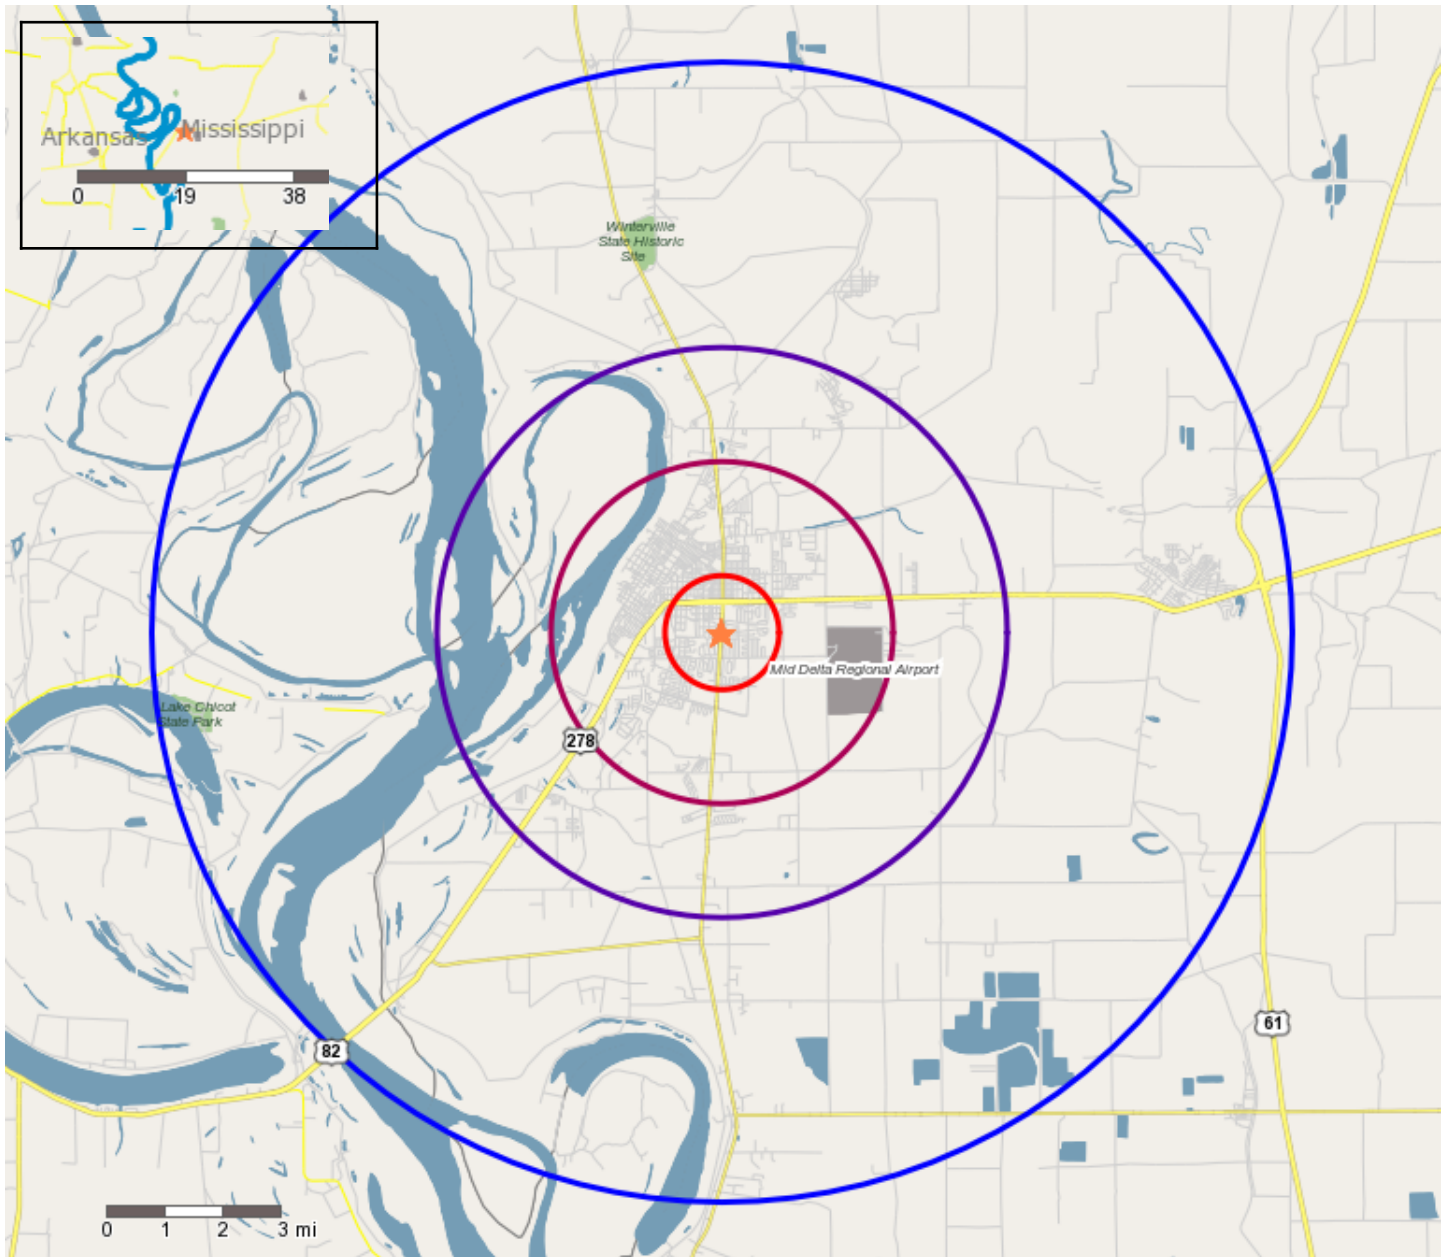

Overview map showing the requested trade area(s) around Delta Plaza Shopping Center, 870 Highway 1 S, Greenville, MS, 38703:

Copyright 2006-2013 TomTom. All rights reserved. This material is proprietary and the subject of copyright protection, database right protection and other intellectual property rights owned by TomTom or its suppliers. The use of this material is subject to the terms of a license agreement. Any unauthorized copying or disclosure of this material will lead to criminal and civil liabilities.

-  Trade Areas (in miles) - 1
-  Trade Areas (in miles) - 3
-  Trade Areas (in miles) - 5
-  Trade Areas (in miles) - 10