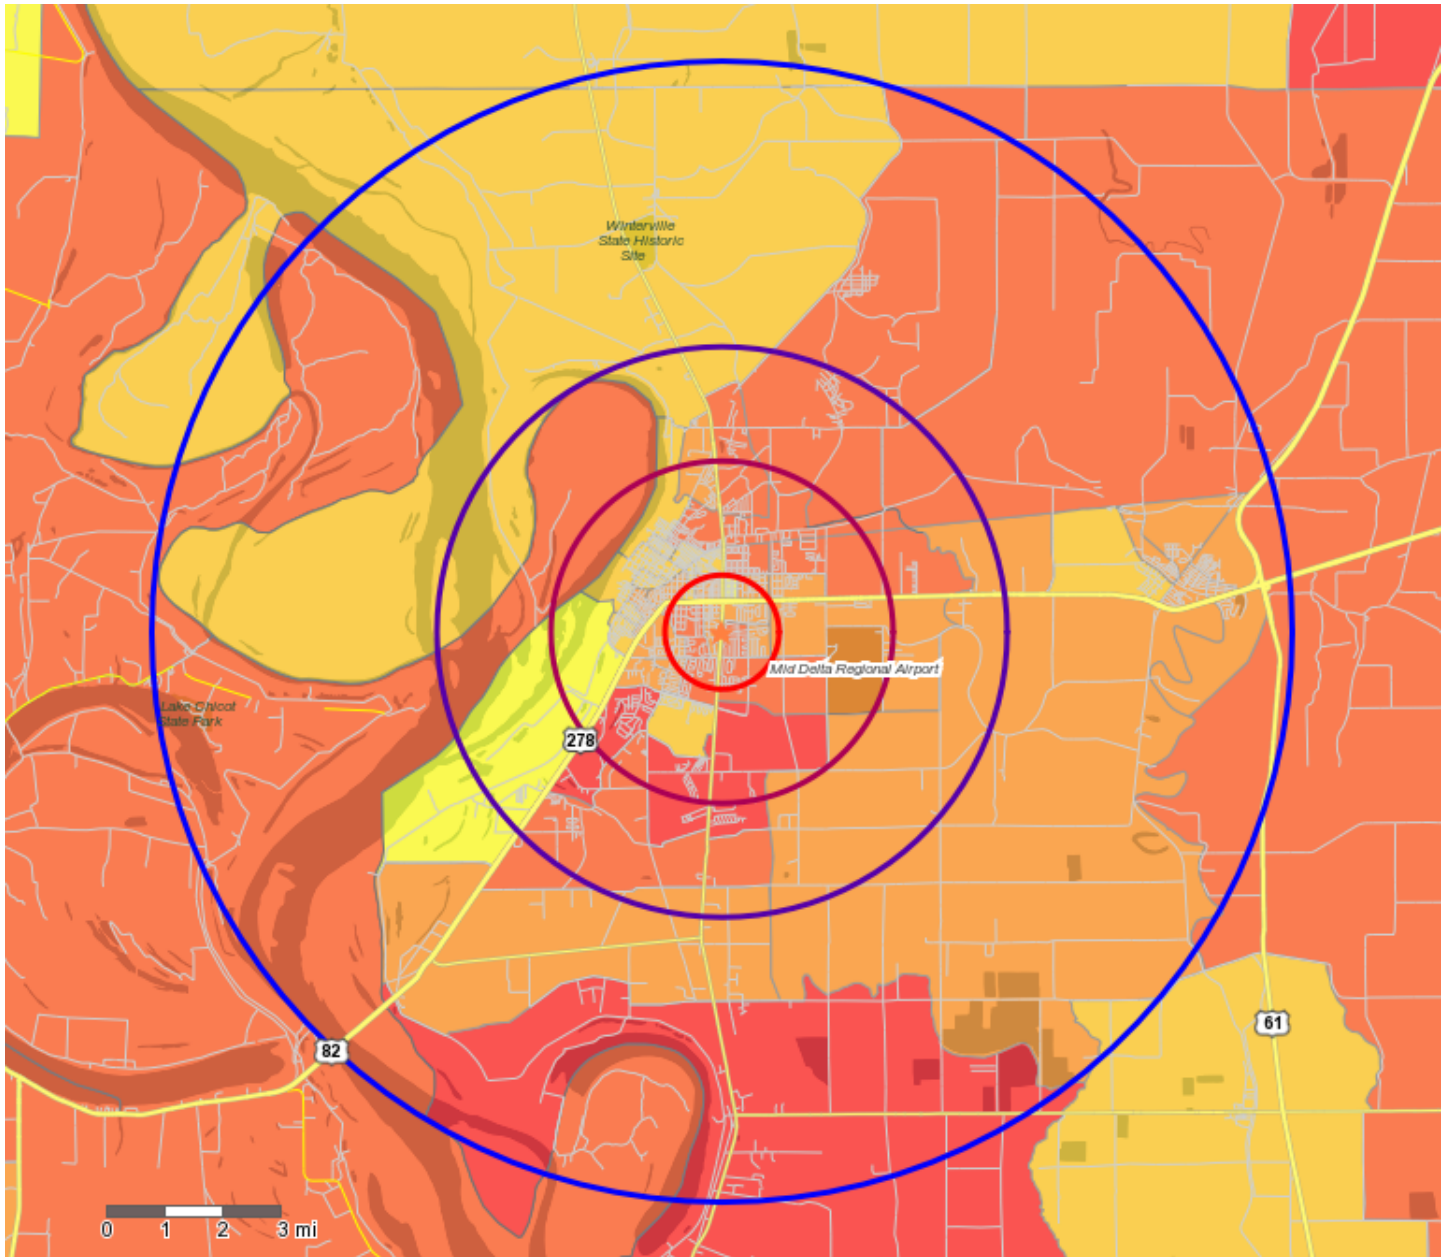

Thematic map showing Block Groups themed on Total Population, with the requested trade area(s) around Delta Plaza Shopping Center, 870 Highway 1 S, Greenville, MS, 38703:

Copyright 2006-2013 TomTom. All rights reserved. This material is proprietary and the subject of copyright protection, database right protection and other intellectual property rights owned by TomTom or its suppliers. The use of this material is subject to the terms of a license agreement. Any unauthorized copying or disclosure of this material will lead to criminal and civil liabilities.

- Block Groups - High (Above 1,625)
- Block Groups - Above Average (1,062.5 to 1,625)
- Block Groups - Average (690 to 1,062.5)
- Block Groups - Below Average (450 to 690)
- Block Groups - Low (Below 450)