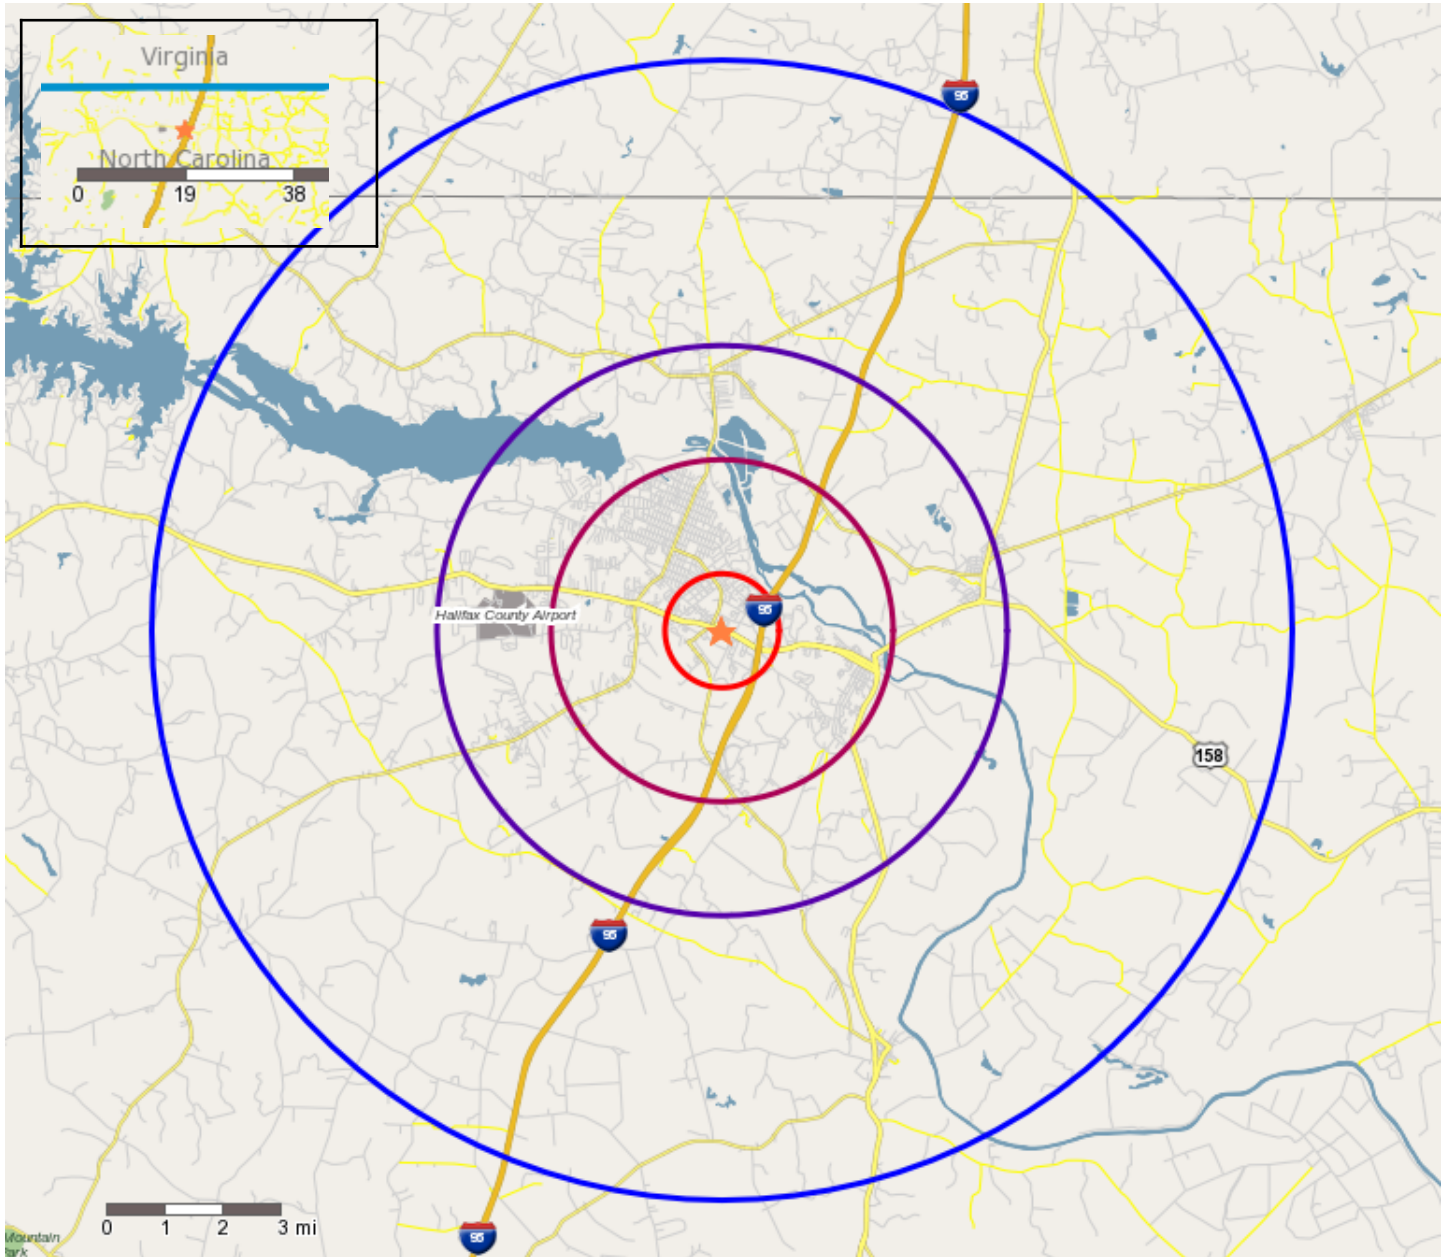

Overview map showing the requested trade area(s) around Great Falls Plaza, 1201 Julian R Allsbrook Hwy, Roanoke Rapids, NC, 27870:

Copyright 2006-2013 TomTom. All rights reserved. This material is proprietary and the subject of copyright protection, database right protection and other intellectual property rights owned by TomTom or its suppliers. The use of this material is subject to the terms of a license agreement. Any unauthorized copying or disclosure of this material will lead to criminal and civil liabilities.

-  Trade Areas (in miles) - 1
-  Trade Areas (in miles) - 3
-  Trade Areas (in miles) - 5
-  Trade Areas (in miles) - 10