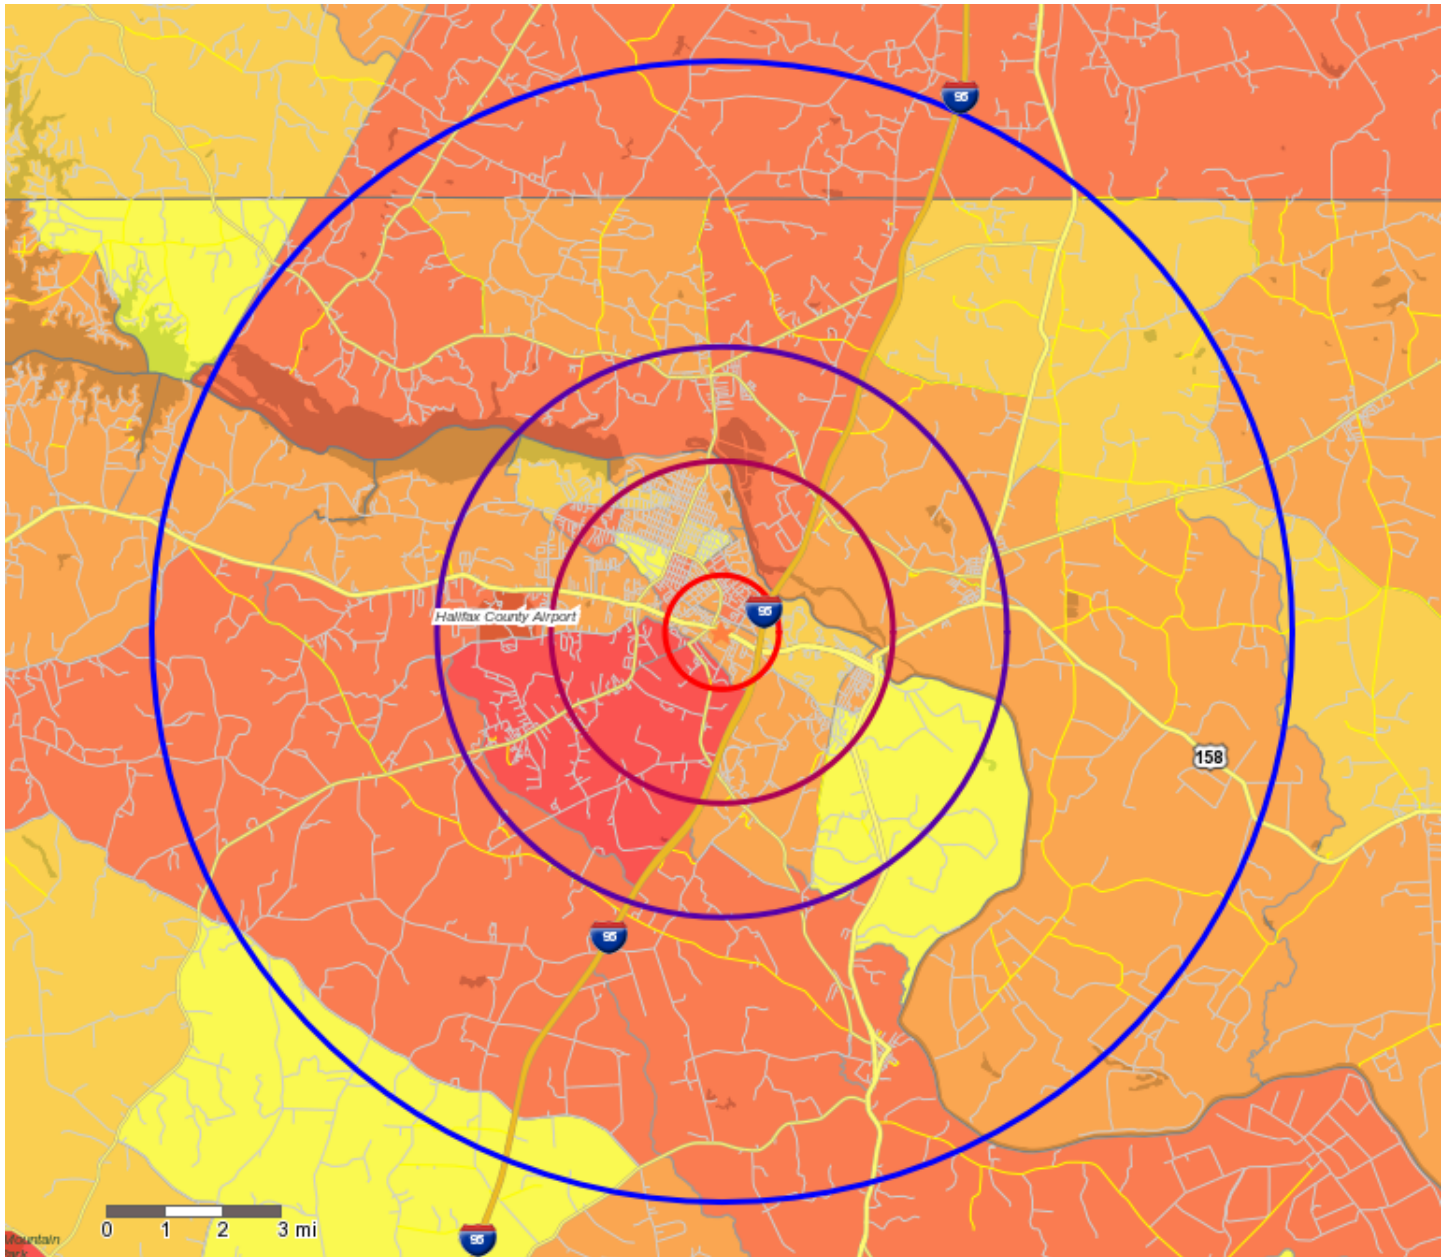

Thematic map showing Block Groups themed on Total Population, with the requested trade area(s) around Great Falls Plaza, 1201 Julian R Allsbrook Hwy, Roanoke Rapids, NC, 27870:

Copyright 2006-2013 TomTom. All rights reserved. This material is proprietary and the subject of copyright protection, database right protection and other intellectual property rights owned by TomTom or its suppliers. The use of this material is subject to the terms of a license agreement. Any unauthorized copying or disclosure of this material will lead to criminal and civil liabilities.

- Block Groups - High (Above 1,775)
- Block Groups - Above Average (1,250 to 1,775)
- Block Groups - Average (880 to 1,250)
- Block Groups - Below Average (620 to 880)
- Block Groups - Low (Below 620)