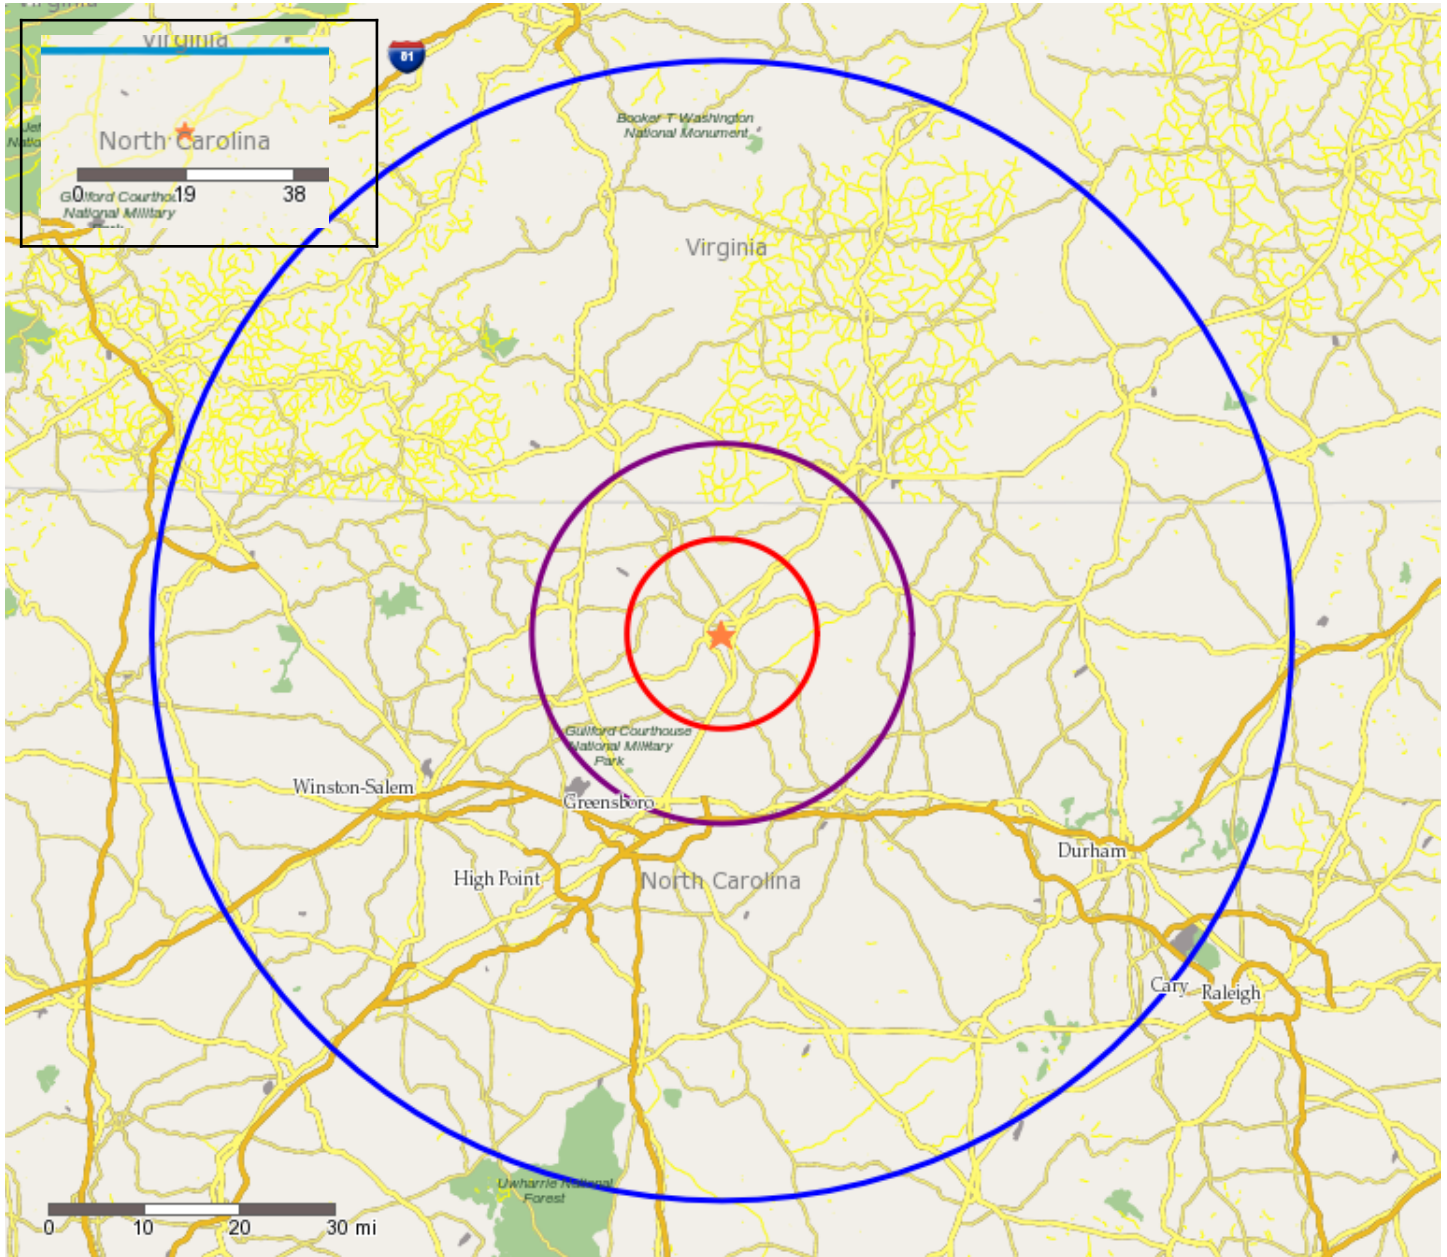

Overview map showing the requested trade area(s) around Penrose Mall, 1531 S Scales St, Reidsville, NC, 27320:

Copyright 2006-2013 TomTom. All rights reserved. This material is proprietary and the subject of copyright protection, database right protection and other intellectual property rights owned by TomTom or its suppliers. The use of this material is subject to the terms of a license agreement. Any unauthorized copying or disclosure of this material will lead to criminal and civil liabilities.

-  Trade Areas (in miles) - 10
-  Trade Areas (in miles) - 20
-  Trade Areas (in miles) - 60