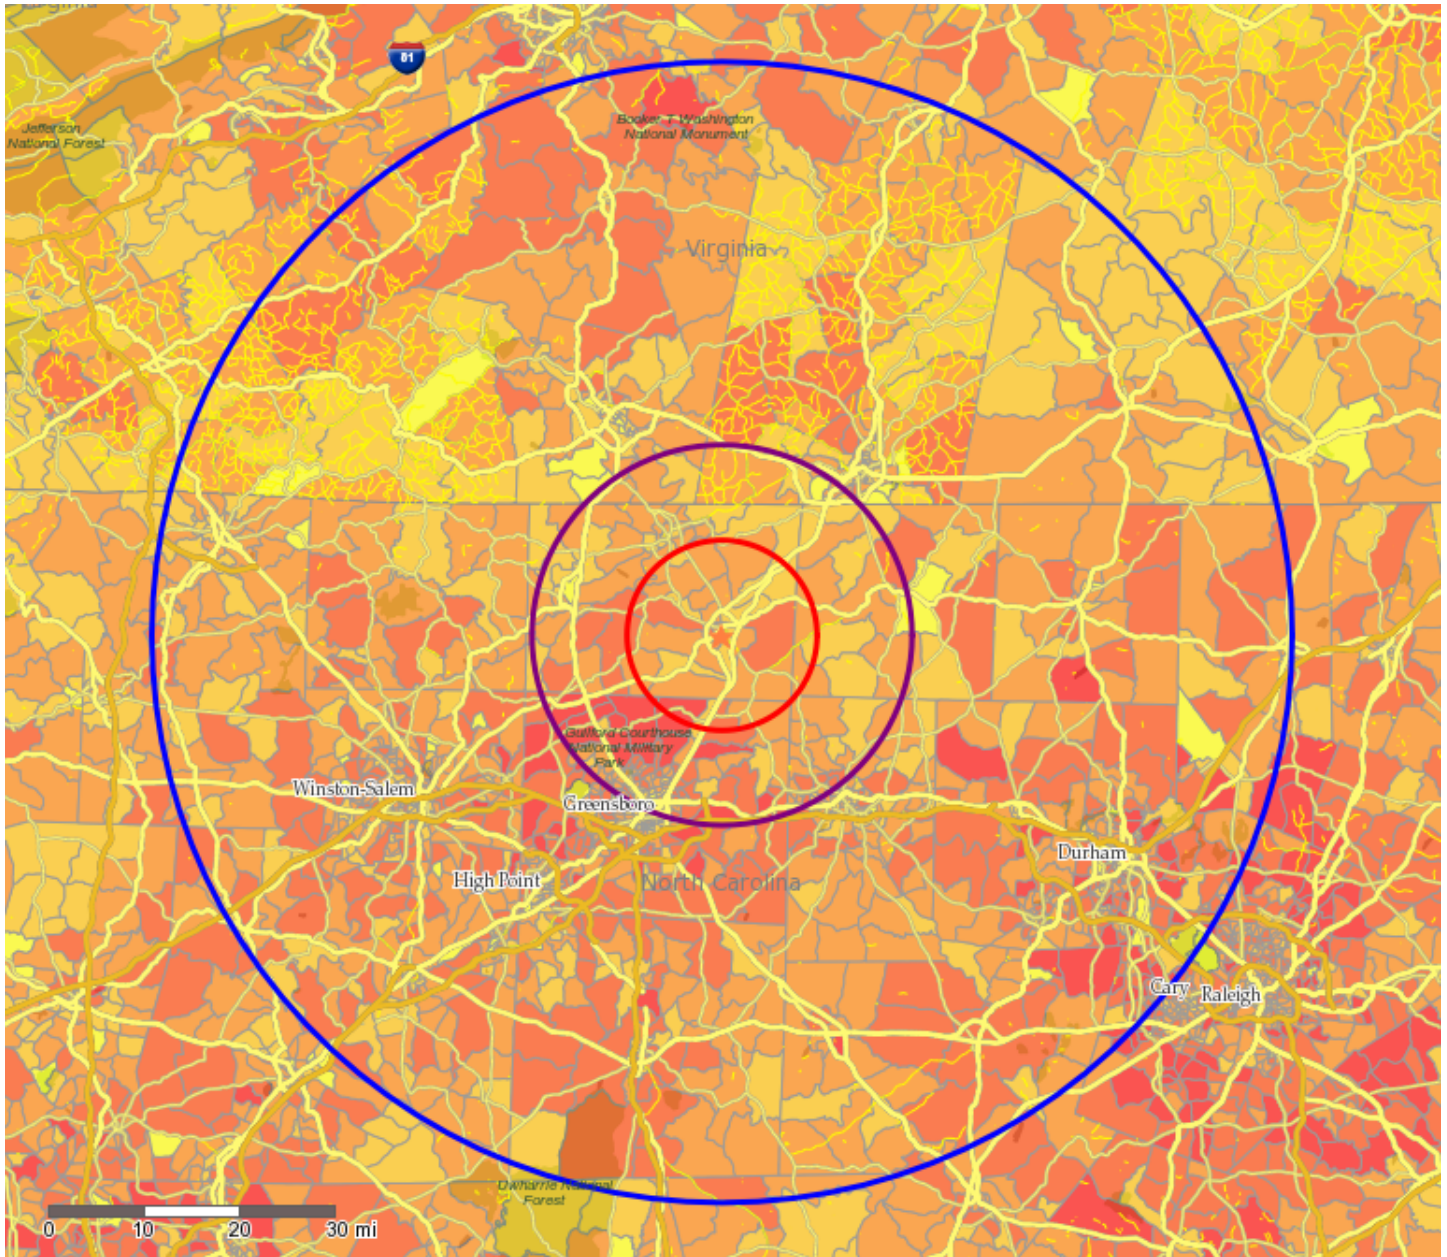

Thematic map showing Block Groups themed on Total Population, with the requested trade area(s) around Penrose Mall, 1531 S Scales St, Reidsville, NC, 27320:

Copyright 2006-2013 TomTom. All rights reserved. This material is proprietary and the subject of copyright protection, database right protection and other intellectual property rights owned by TomTom or its suppliers. The use of this material is subject to the terms of a license agreement. Any unauthorized copying or disclosure of this material will lead to criminal and civil liabilities.

- Block Groups - High (Above 3,150)
- Block Groups - Above Average (1,900 to 3,150)
- Block Groups - Average (1,125 to 1,900)
- Block Groups - Below Average (680 to 1,125)
- Block Groups - Low (Below 680)