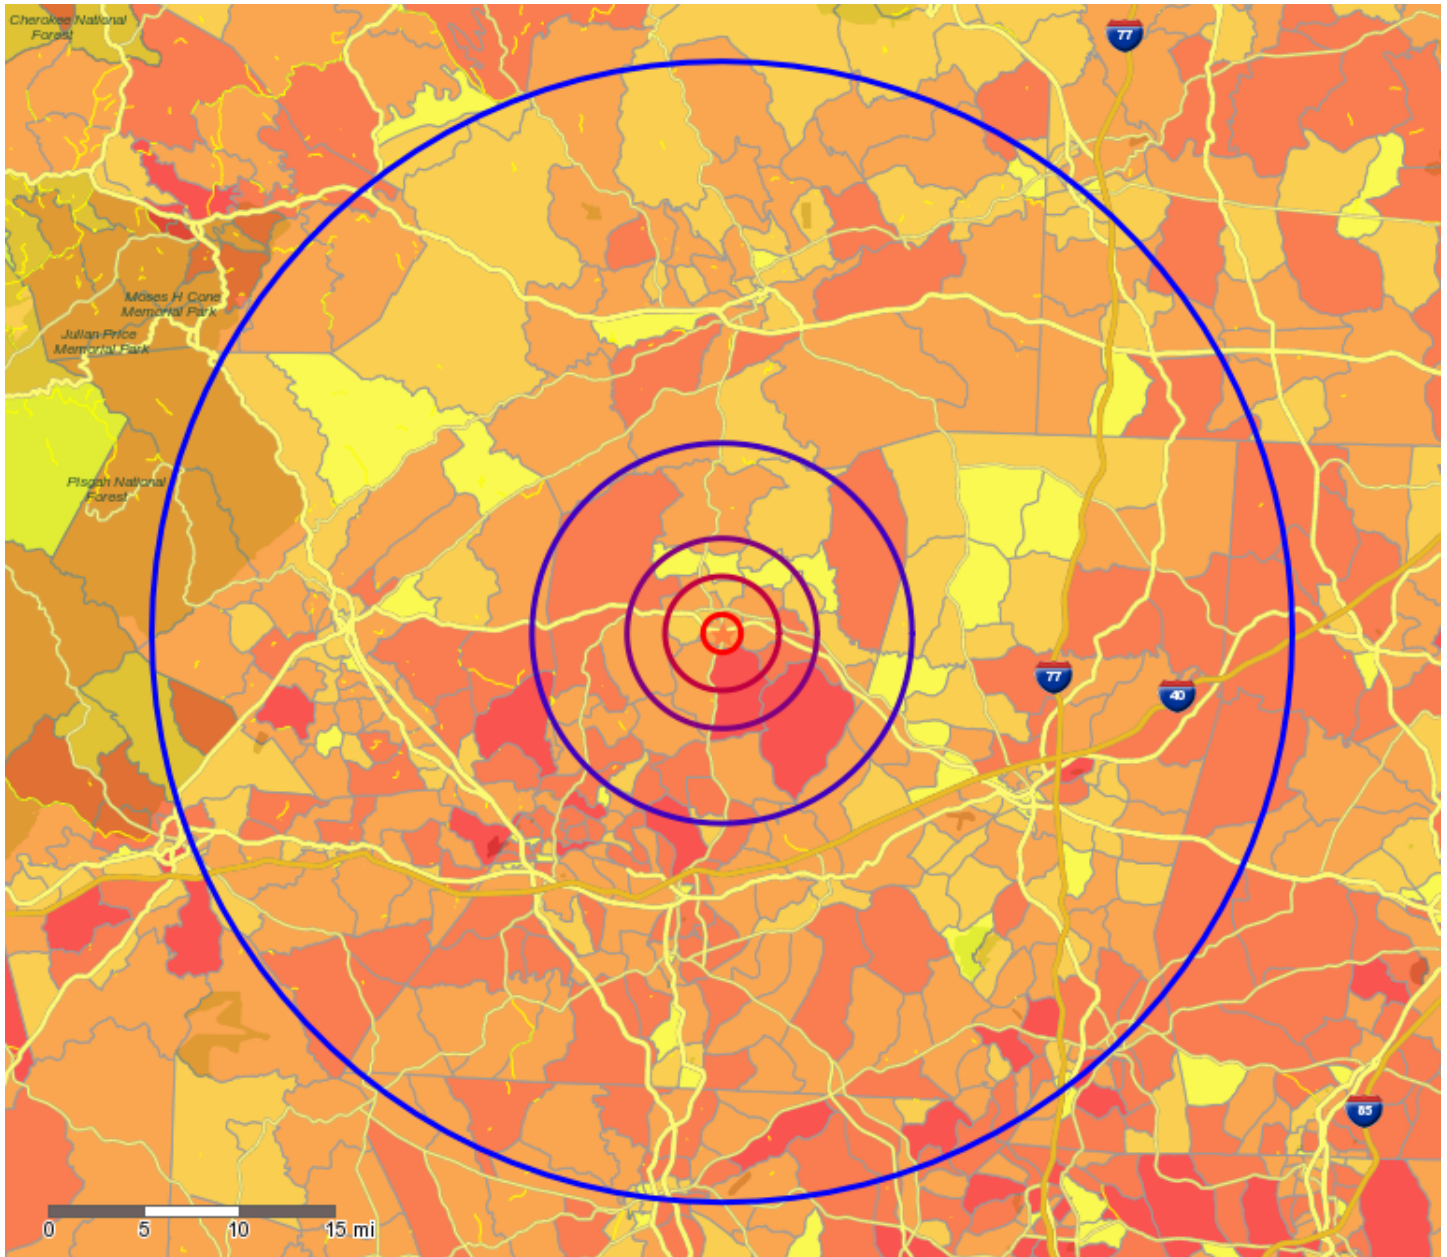

Thematic map showing Block Groups themed on Total Population, with the requested trade area(s) around Taylorsville Shopping Center, 901 NC Highway 16 S, Taylorsville, NC, 28681:

Copyright 2006-2013 TomTom. All rights reserved. This material is proprietary and the subject of copyright protection, database right protection and other intellectual property rights owned by TomTom or its suppliers. The use of this material is subject to the terms of a license agreement. Any unauthorized copying or disclosure of this material will lead to criminal and civil liabilities.

- Block Groups - High (Above 2,650)
- Block Groups - Above Average (1,750 to 2,650)
- Block Groups - Average (1,150 to 1,750)
- Block Groups - Below Average (760 to 1,150)
- Block Groups - Low (Below 760)