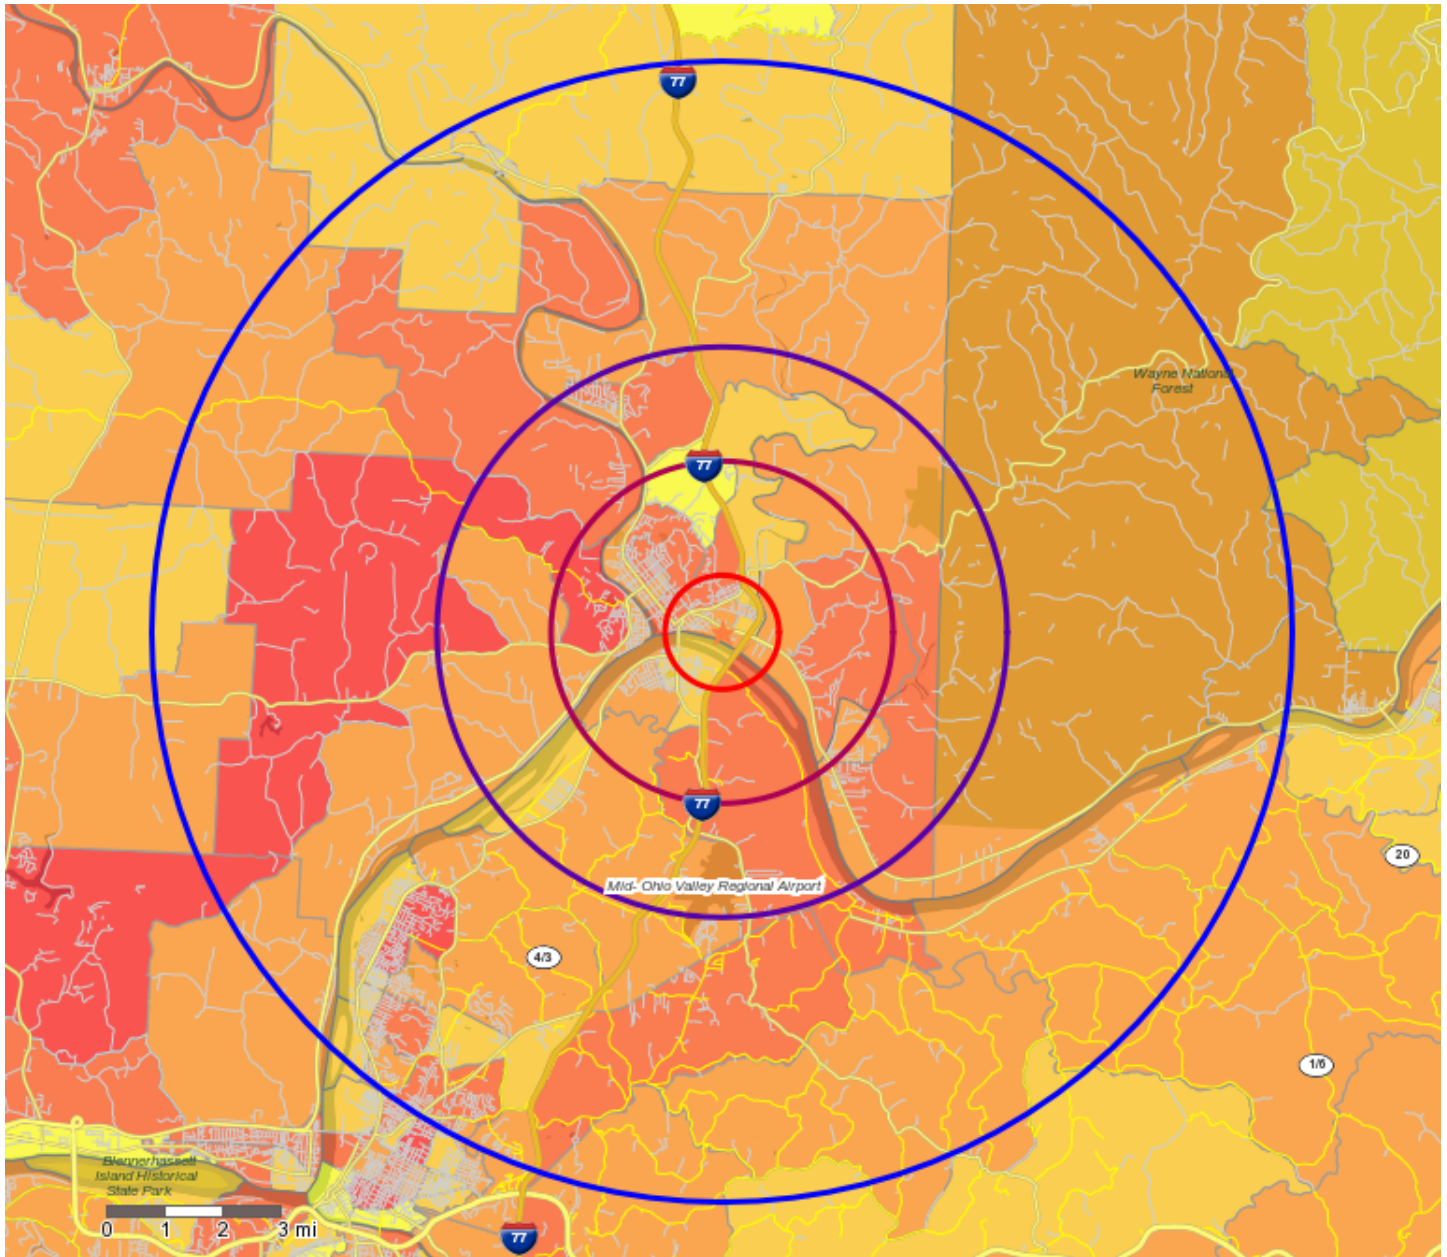

Thematic map showing Block Groups themed on Total Population, with the requested trade area(s) around Lafayette Shopping Plaza, 450 Pike St, Marietta, OH, 45750:

Copyright 2006-2013 TomTom. All rights reserved. This material is proprietary and the subject of copyright protection, database right protection and other intellectual property rights owned by TomTom or its suppliers. The use of this material is subject to the terms of a license agreement. Any unauthorized copying or disclosure of this material will lead to criminal and civil liabilities.

- Block Groups - High (Above 2,075)
- Block Groups - Above Average (1,425 to 2,075)
- Block Groups - Average (980 to 1,425)
- Block Groups - Below Average (670 to 980)
- Block Groups - Low (Below 670)