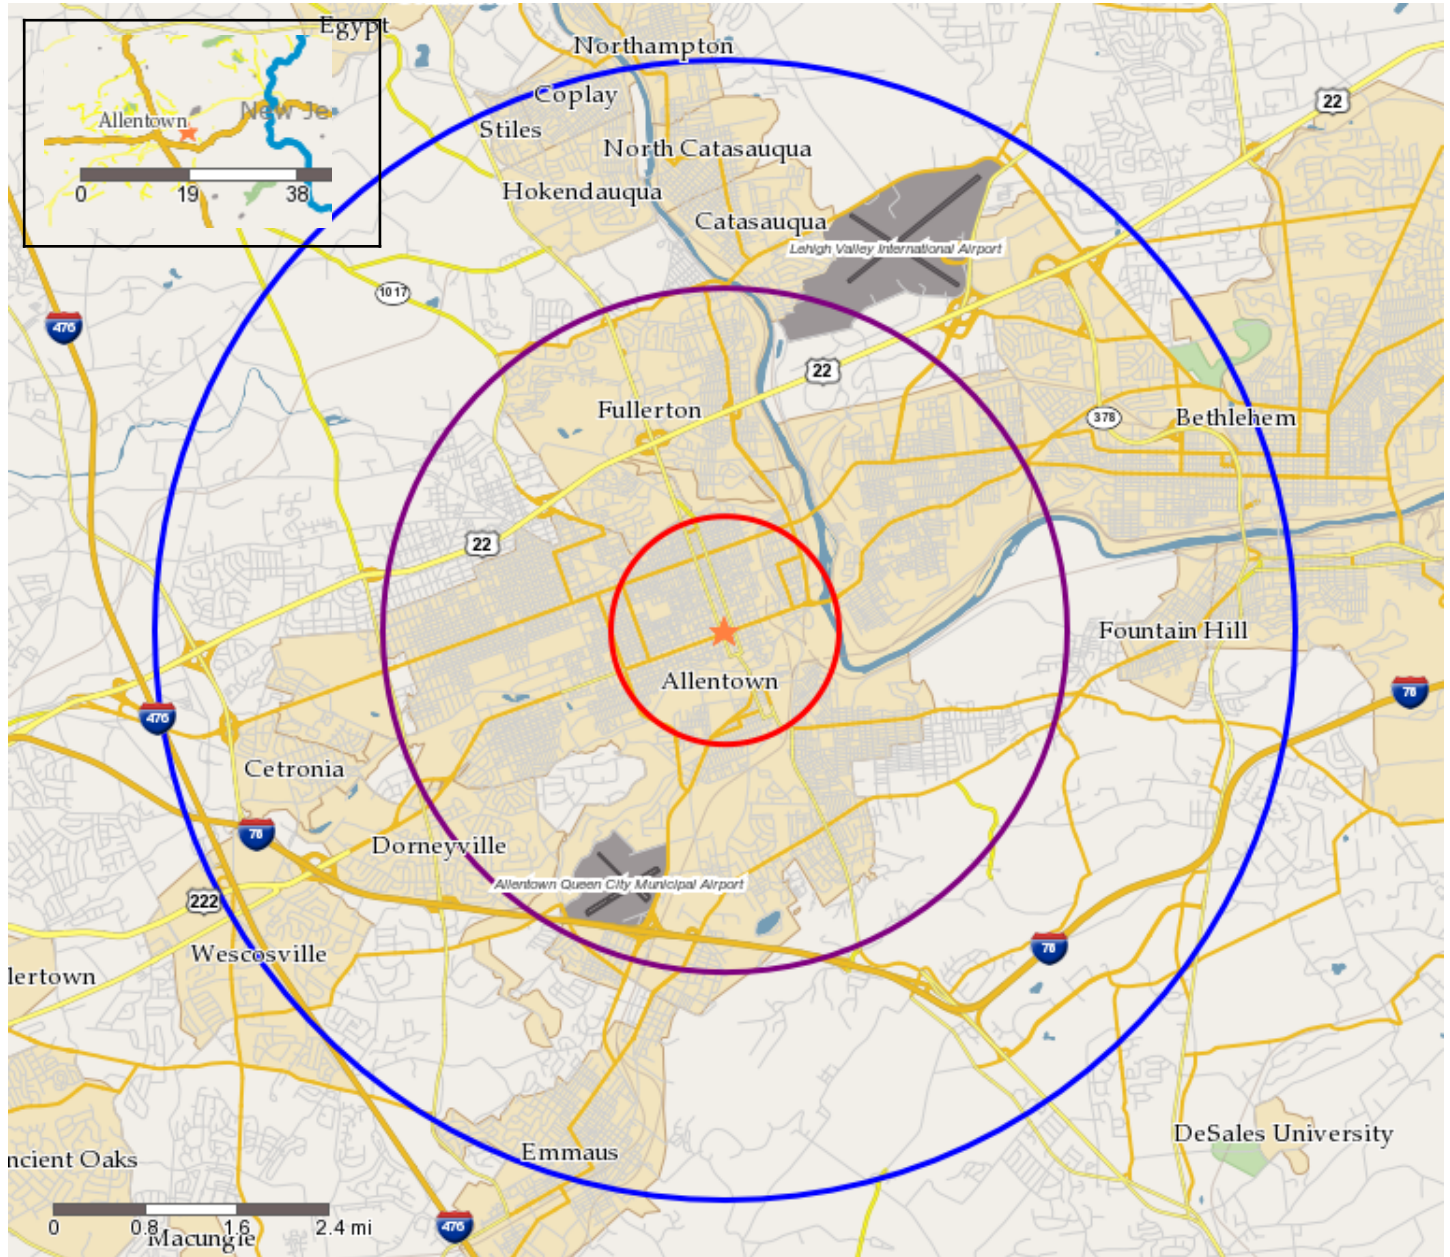

Overview map showing the requested trade area(s) around Allentown Corporate Center, 645 Hamilton St, Allentown, PA, 18101:

Copyright 2006-2013 TomTom. All rights reserved. This material is proprietary and the subject of copyright protection, database right protection and other intellectual property rights owned by TomTom or its suppliers. The use of this material is subject to the terms of a license agreement. Any unauthorized copying or disclosure of this material will lead to criminal and civil liabilities.

-  Trade Areas (in miles) - 1
-  Trade Areas (in miles) - 3
-  Trade Areas (in miles) - 5