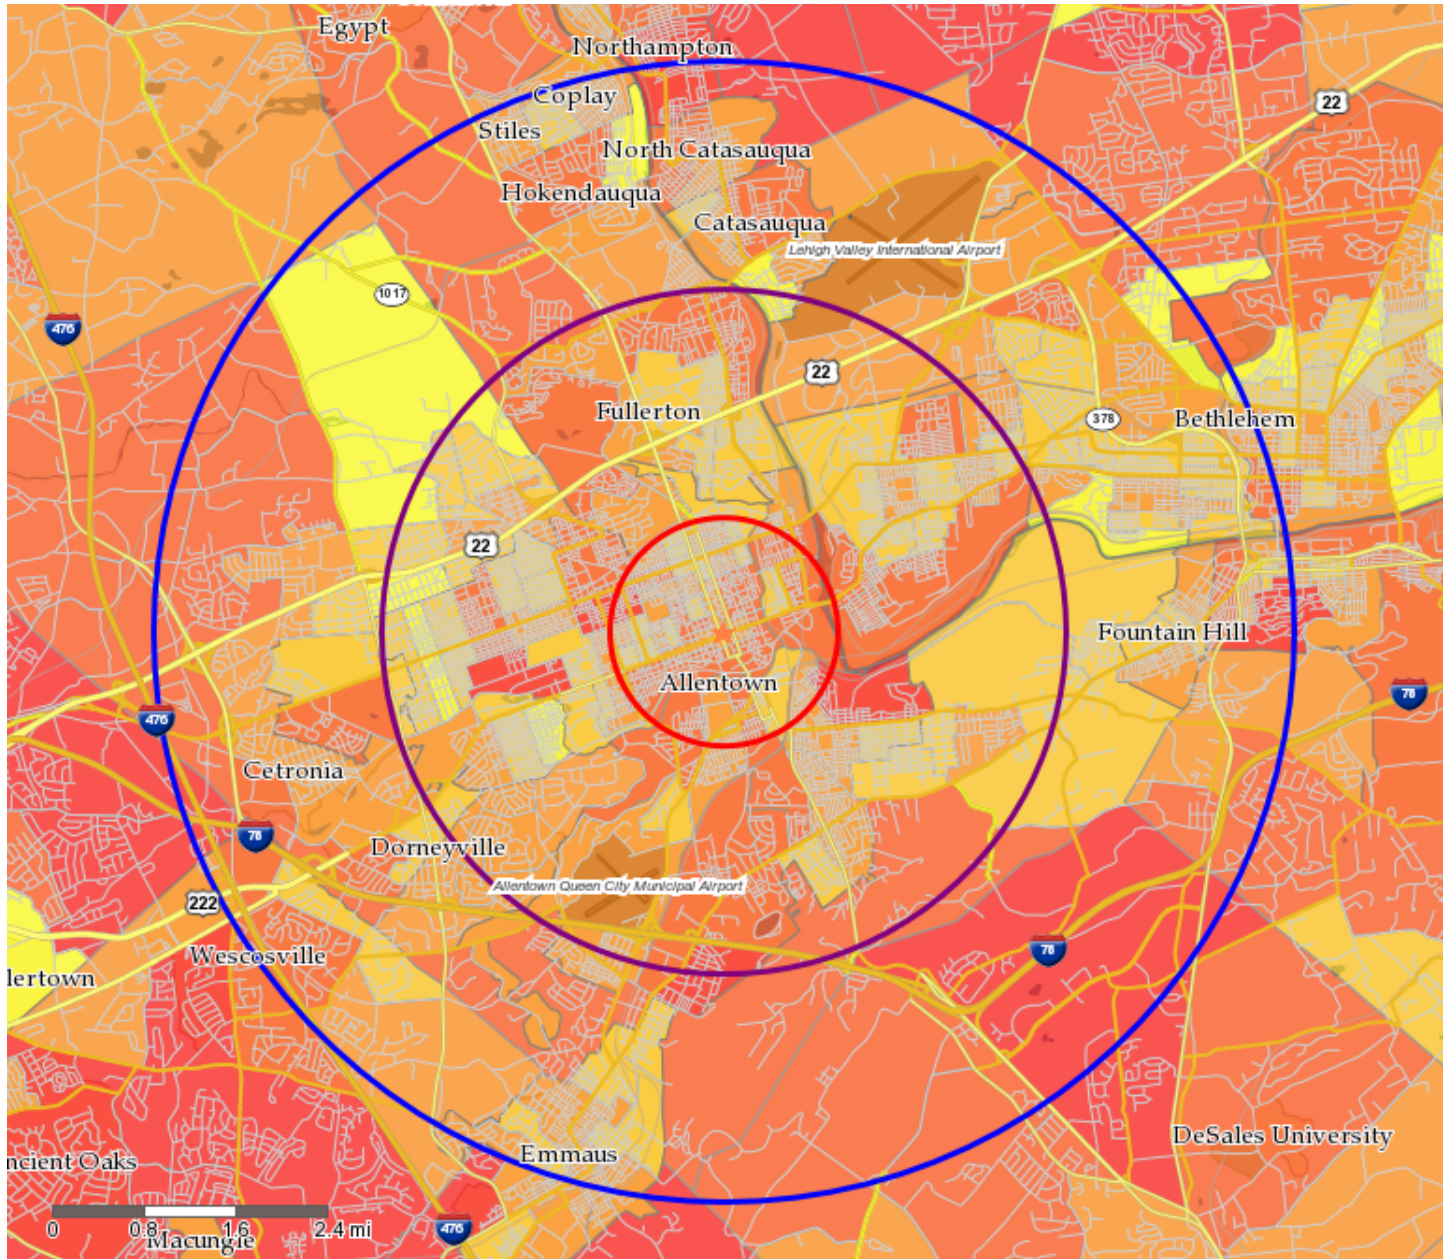

Thematic map showing Block Groups themed on Total Population, with the requested trade area(s) around Allentown Corporate Center, 645 Hamilton St, Allentown, PA, 18101:

Copyright 2006-2013 TomTom. All rights reserved. This material is proprietary and the subject of copyright protection, database right protection and other intellectual property rights owned by TomTom or its suppliers. The use of this material is subject to the terms of a license agreement. Any unauthorized copying or disclosure of this material will lead to criminal and civil liabilities.

- Block Groups - High (Above 2,500)
- Block Groups - Above Average (1,650 to 2,500)
- Block Groups - Average (1,075 to 1,650)
- Block Groups - Below Average (700 to 1,075)
- Block Groups - Low (Below 700)