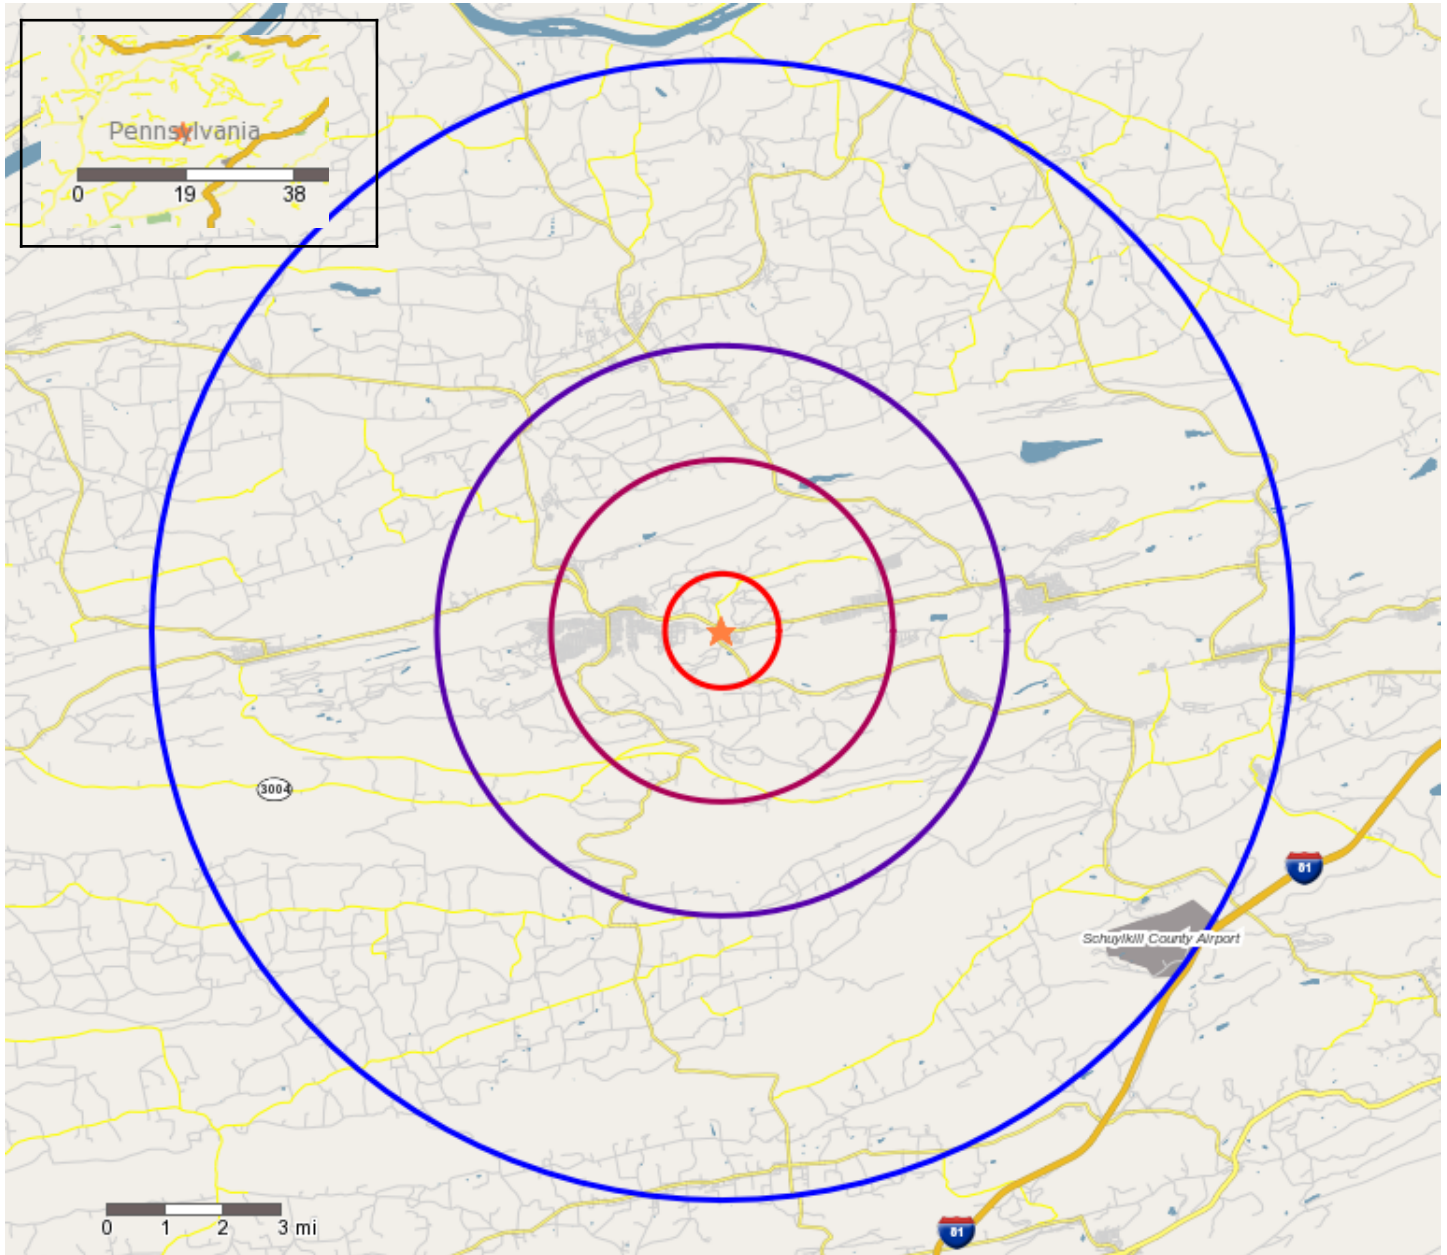

Overview map showing the requested trade area(s) around Anthra Plaza, 2 Anthra Plaza Ctr, Coal Township, PA, 17866:

Copyright 2006-2013 TomTom. All rights reserved. This material is proprietary and the subject of copyright protection, database right protection and other intellectual property rights owned by TomTom or its suppliers. The use of this material is subject to the terms of a license agreement. Any unauthorized copying or disclosure of this material will lead to criminal and civil liabilities.

-  Trade Areas (in miles) - 1
-  Trade Areas (in miles) - 3
-  Trade Areas (in miles) - 5
-  Trade Areas (in miles) - 10