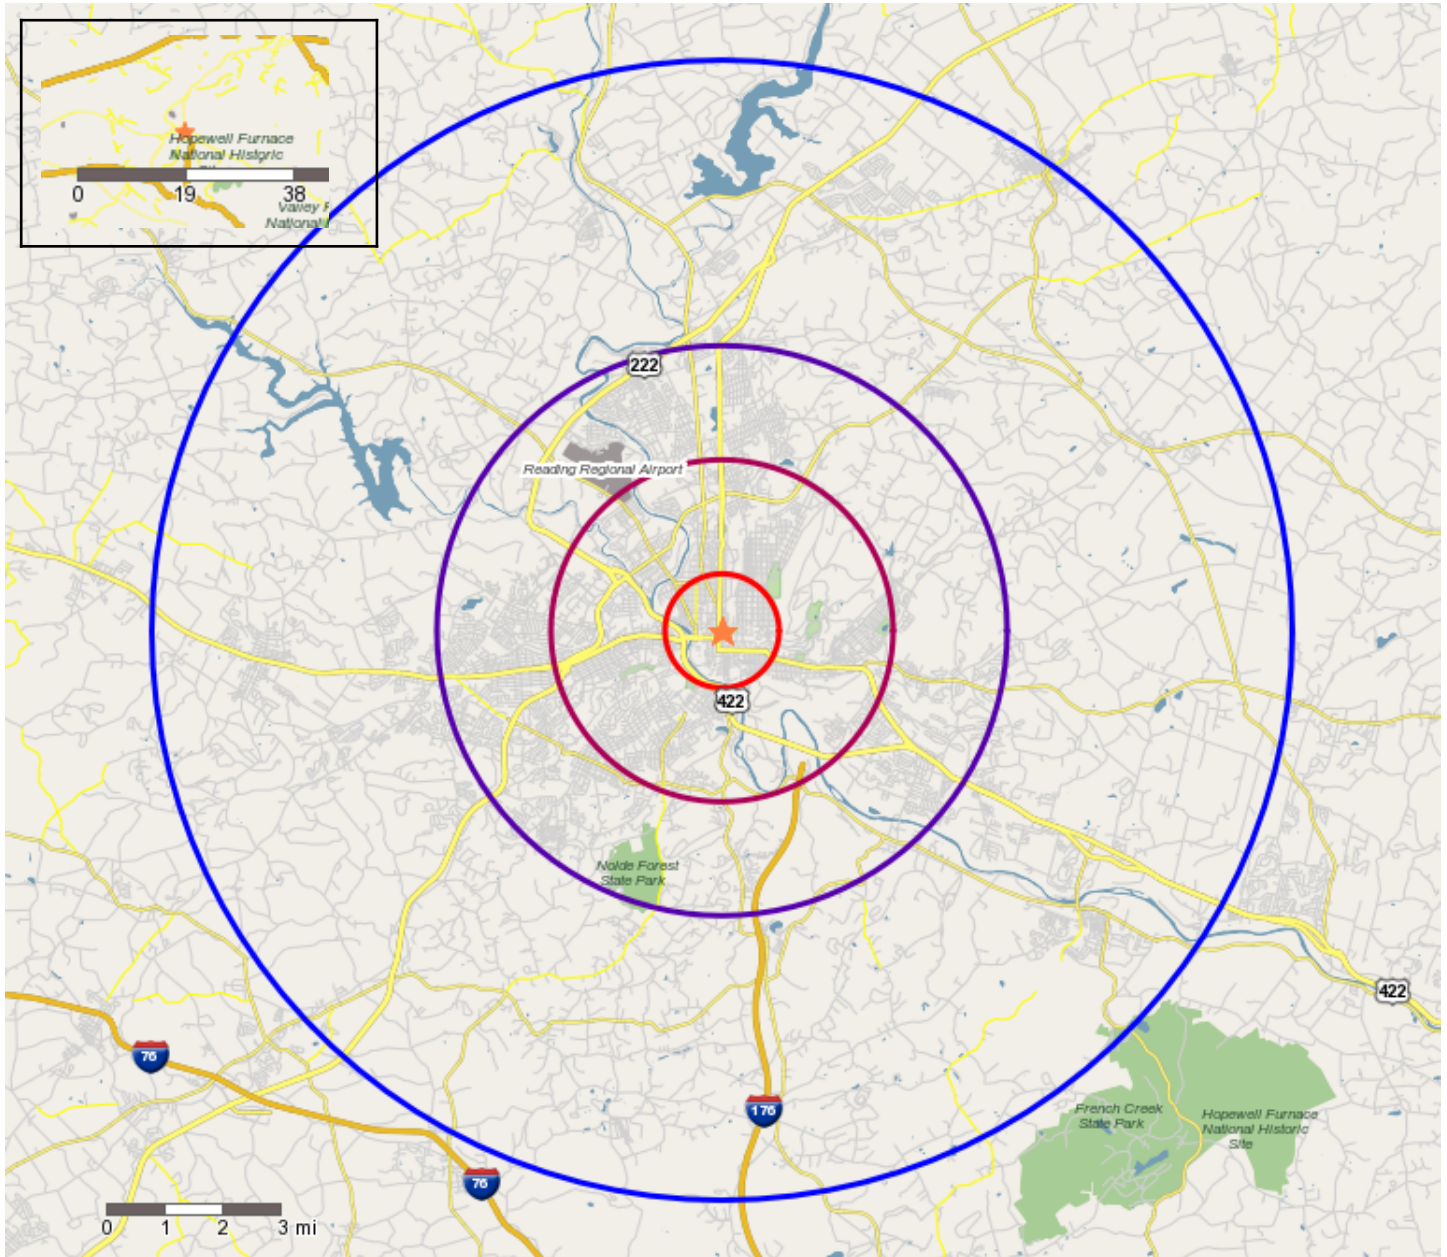

Overview map showing the requested trade area(s) around The Berkshire Building, 501 Washington St, Reading, PA, 19601:

Copyright 2006-2013 TomTom. All rights reserved. This material is proprietary and the subject of copyright protection, database right protection and other intellectual property rights owned by TomTom or its suppliers. The use of this material is subject to the terms of a license agreement. Any unauthorized copying or disclosure of this material will lead to criminal and civil liabilities.

-  Trade Areas (in miles) - 1
-  Trade Areas (in miles) - 3
-  Trade Areas (in miles) - 5
-  Trade Areas (in miles) - 10