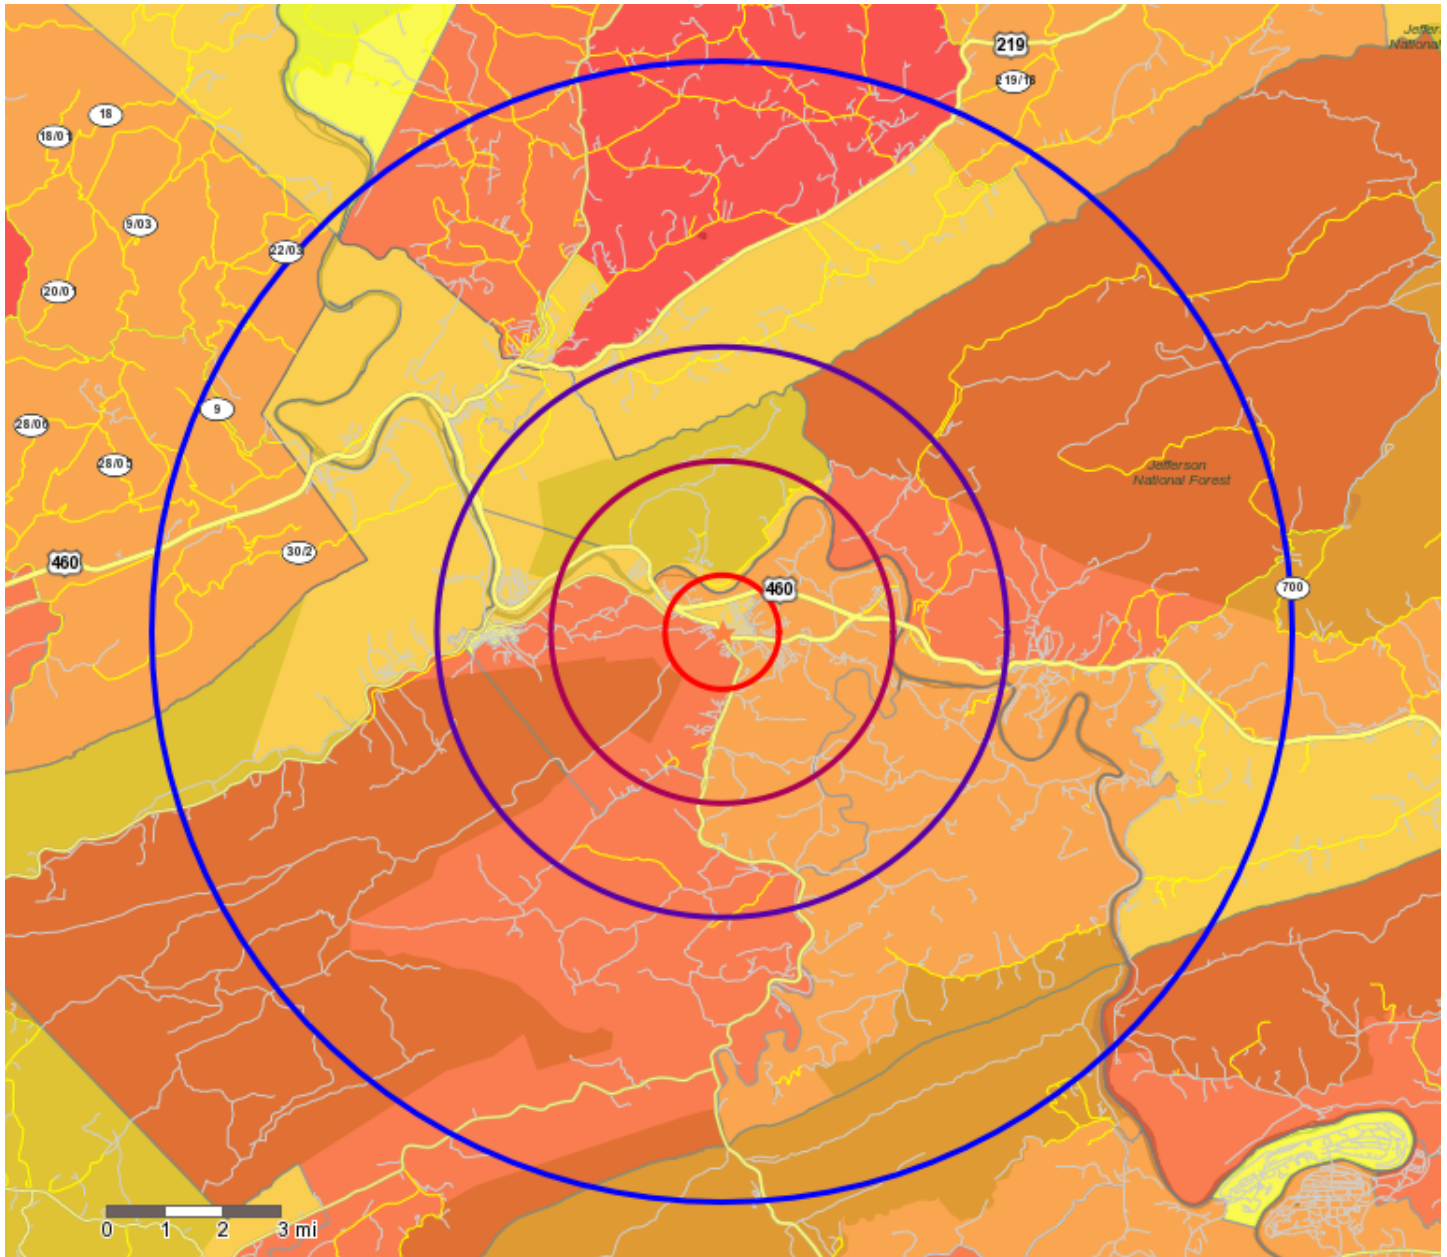

Thematic map showing Block Groups themed on Total Population, with the requested trade area(s) around Main Street Plaza, 330 N Main St, Pearisburg, VA, 24134:

Copyright 2006-2013 TomTom. All rights reserved. This material is proprietary and the subject of copyright protection, database right protection and other intellectual property rights owned by TomTom or its suppliers. The use of this material is subject to the terms of a license agreement. Any unauthorized copying or disclosure of this material will lead to criminal and civil liabilities.

- Block Groups - High (Above 2,125)
- Block Groups - Above Average (1,475 to 2,125)
- Block Groups - Average (1,000 to 1,475)
- Block Groups - Below Average (690 to 1,000)
- Block Groups - Low (Below 690)