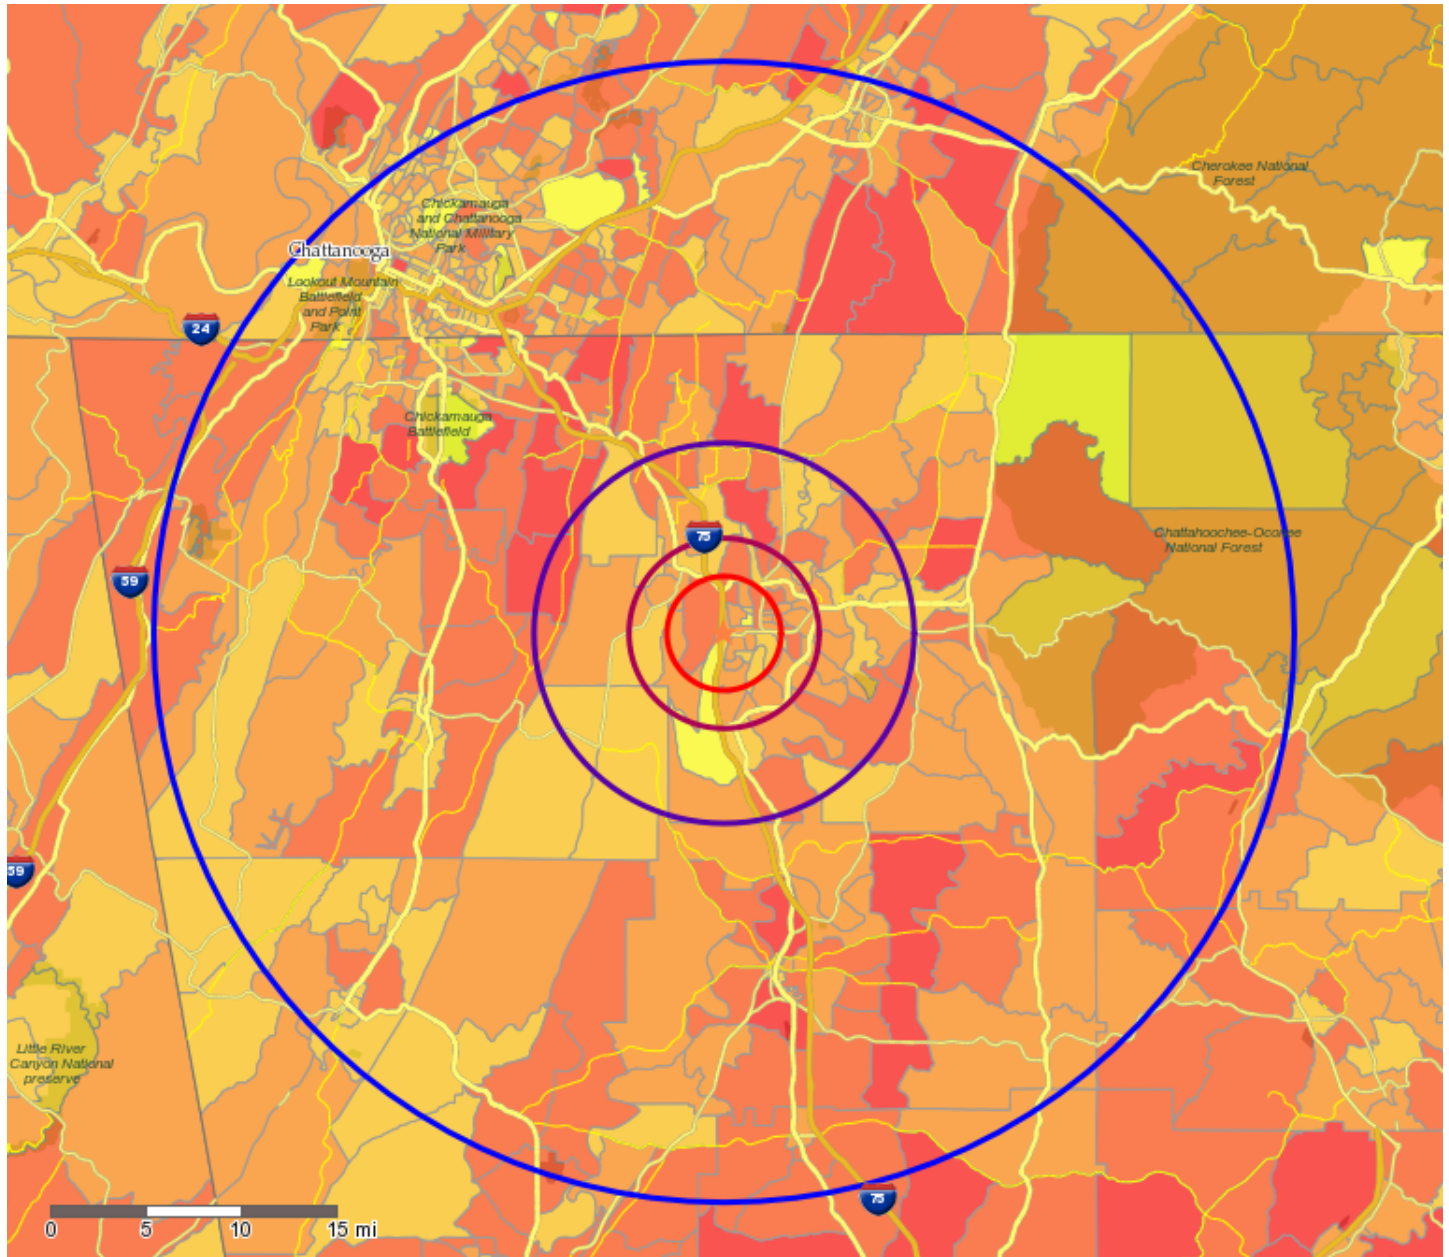

Thematic map showing Block Groups themed on Total Population, with the requested trade area(s) around Market Street Shoppes of Dalton, 933 Market St, Dalton, GA, 30720:

Copyright 2006-2013 TomTom. All rights reserved. This material is proprietary and the subject of copyright protection, database right protection and other intellectual property rights owned by TomTom or its suppliers. The use of this material is subject to the terms of a license agreement. Any unauthorized copying or disclosure of this material will lead to criminal and civil liabilities.

- Block Groups - High (Above 2,950)
- Block Groups - Above Average (1,825 to 2,950)
- Block Groups - Average (1,125 to 1,825)
- Block Groups - Below Average (700 to 1,125)
- Block Groups - Low (Below 700)