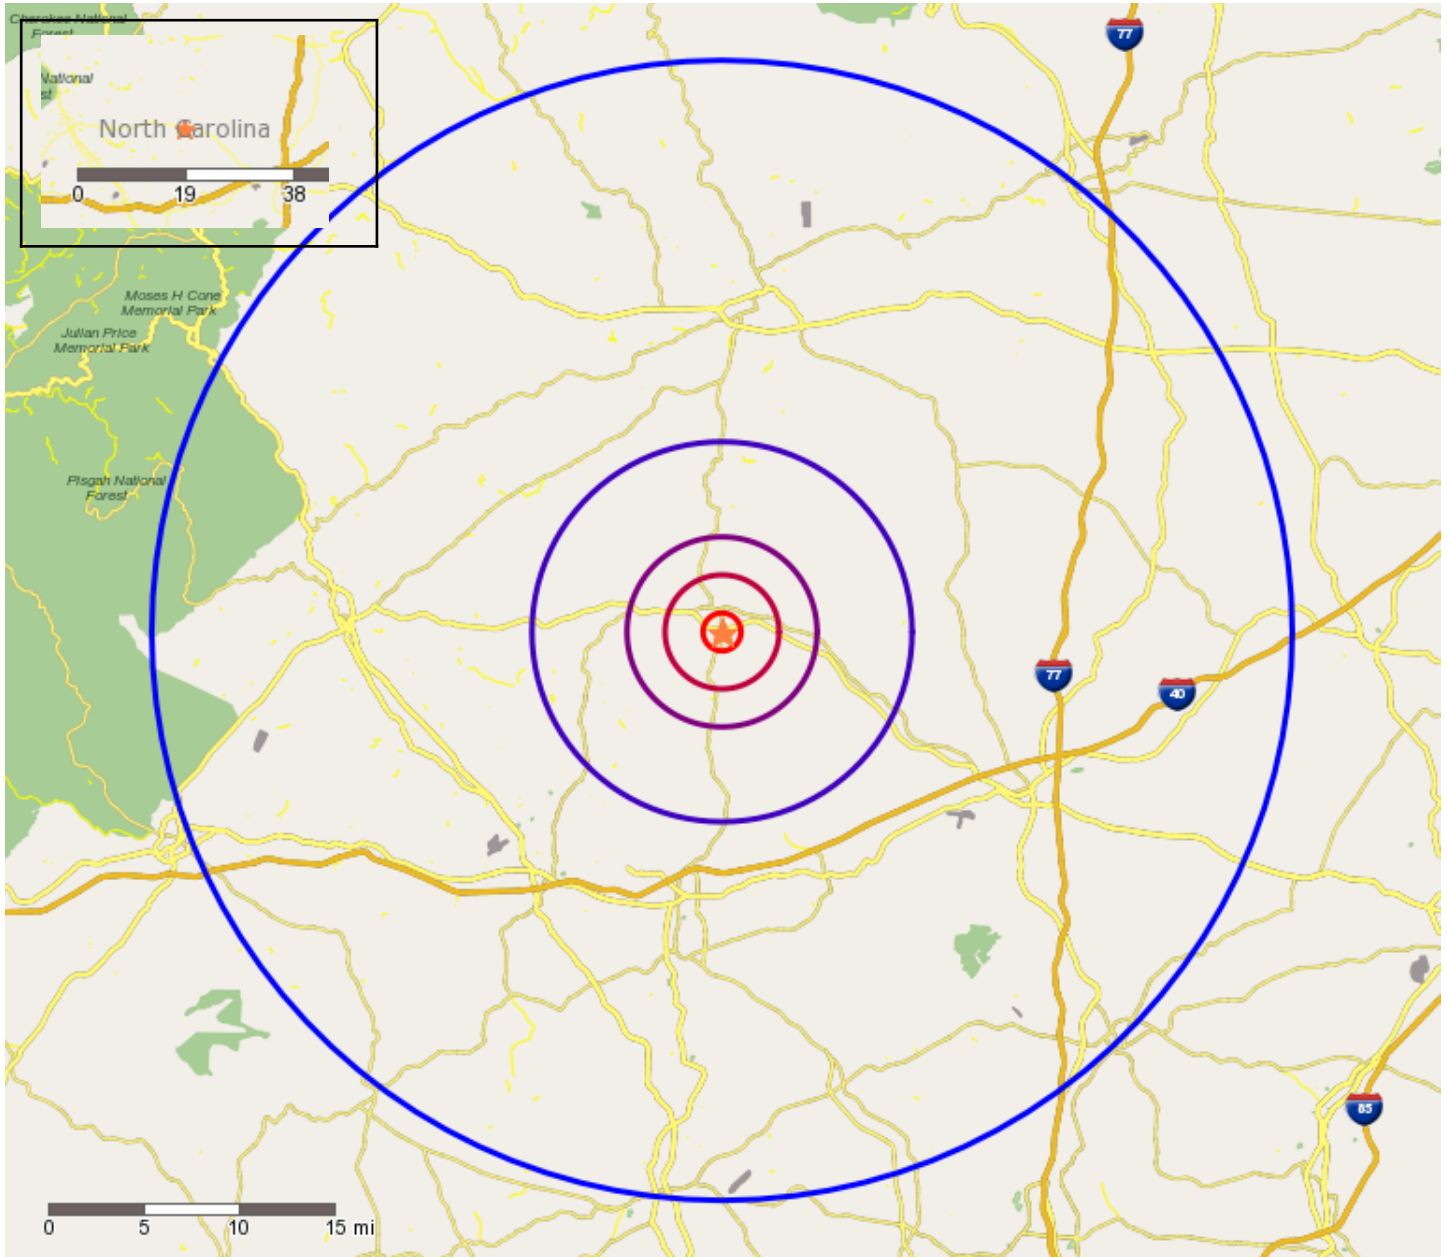

Overview map showing the requested trade area(s) around Taylorsville Shopping Center, 901 NC Highway 16 S, Taylorsville, NC, 28681:

Copyright 2006-2013 TomTom. All rights reserved. This material is proprietary and the subject of copyright protection, database right protection and other intellectual property rights owned by TomTom or its suppliers. The use of this material is subject to the terms of a license agreement. Any unauthorized copying or disclosure of this material will lead to criminal and civil liabilities.

-  Trade Areas (in miles) - 1
-  Trade Areas (in miles) - 3
-  Trade Areas (in miles) - 5
-  Trade Areas (in miles) - 10
-  Trade Areas (in miles) - 30