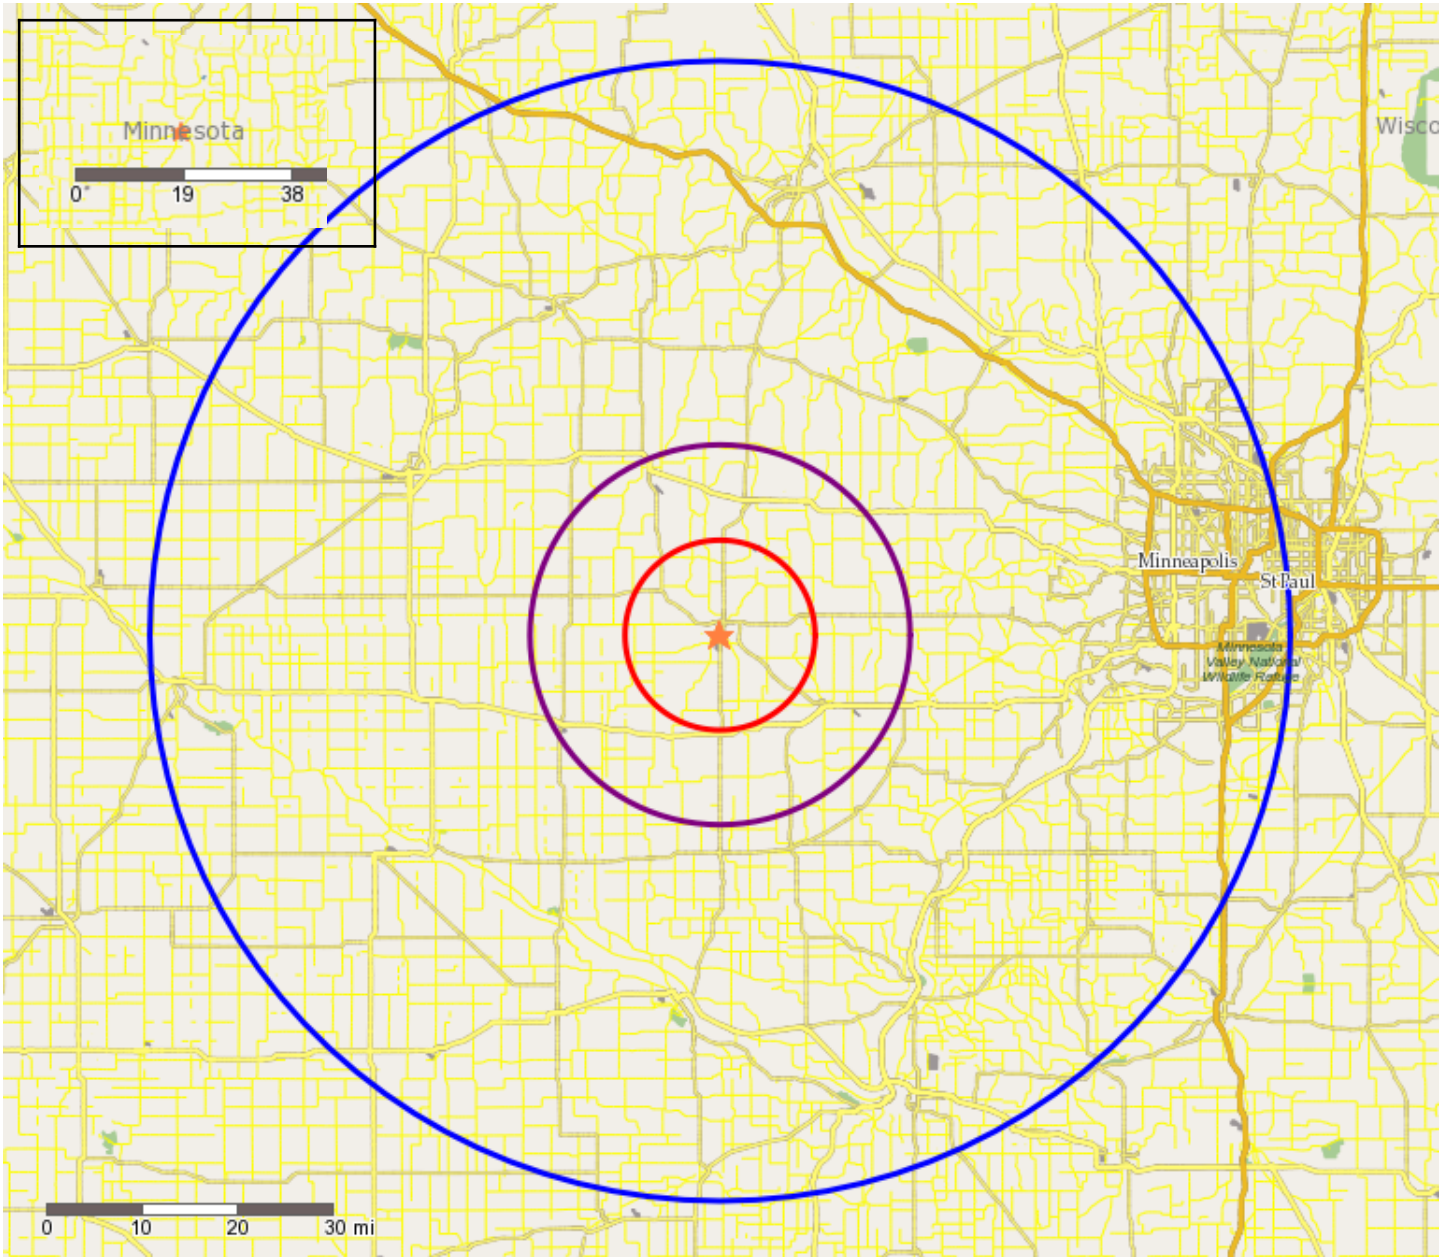

Overview map showing the requested trade area(s) around Hutchinson Mall, 1060 Highway 15 S, Hutchinson, MN, 55350:

Copyright 2006-2013 TomTom. All rights reserved. This material is proprietary and the subject of copyright protection, database right protection and other intellectual property rights owned by TomTom or its suppliers. The use of this material is subject to the terms of a license agreement. Any unauthorized copying or disclosure of this material will lead to criminal and civil liabilities.

-  Trade Areas (in miles) - 10
-  Trade Areas (in miles) - 20
-  Trade Areas (in miles) - 60