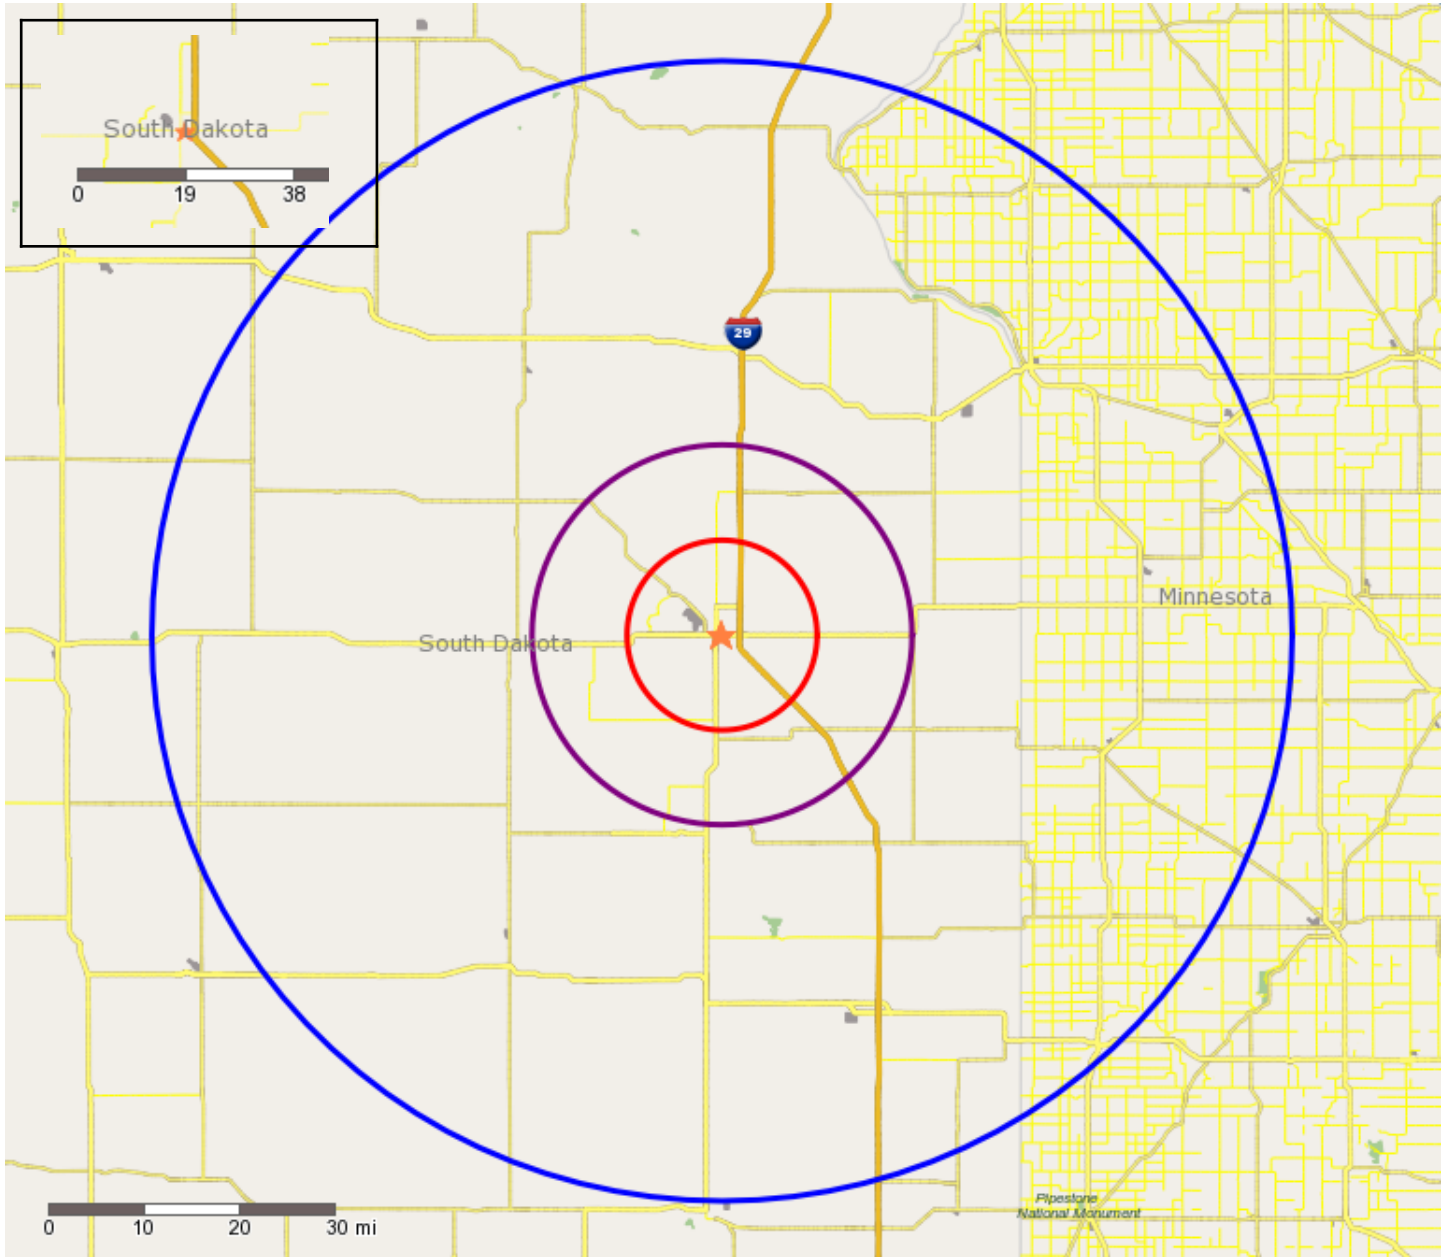

Overview map showing the requested trade area(s) around Watertown Mall, 1300 9th Ave SE, Watertown, SD, 57201:

Copyright 2006-2013 TomTom. All rights reserved. This material is proprietary and the subject of copyright protection, database right protection and other intellectual property rights owned by TomTom or its suppliers. The use of this material is subject to the terms of a license agreement. Any unauthorized copying or disclosure of this material will lead to criminal and civil liabilities.

-  Trade Areas (in miles) - 10
-  Trade Areas (in miles) - 20
-  Trade Areas (in miles) - 60