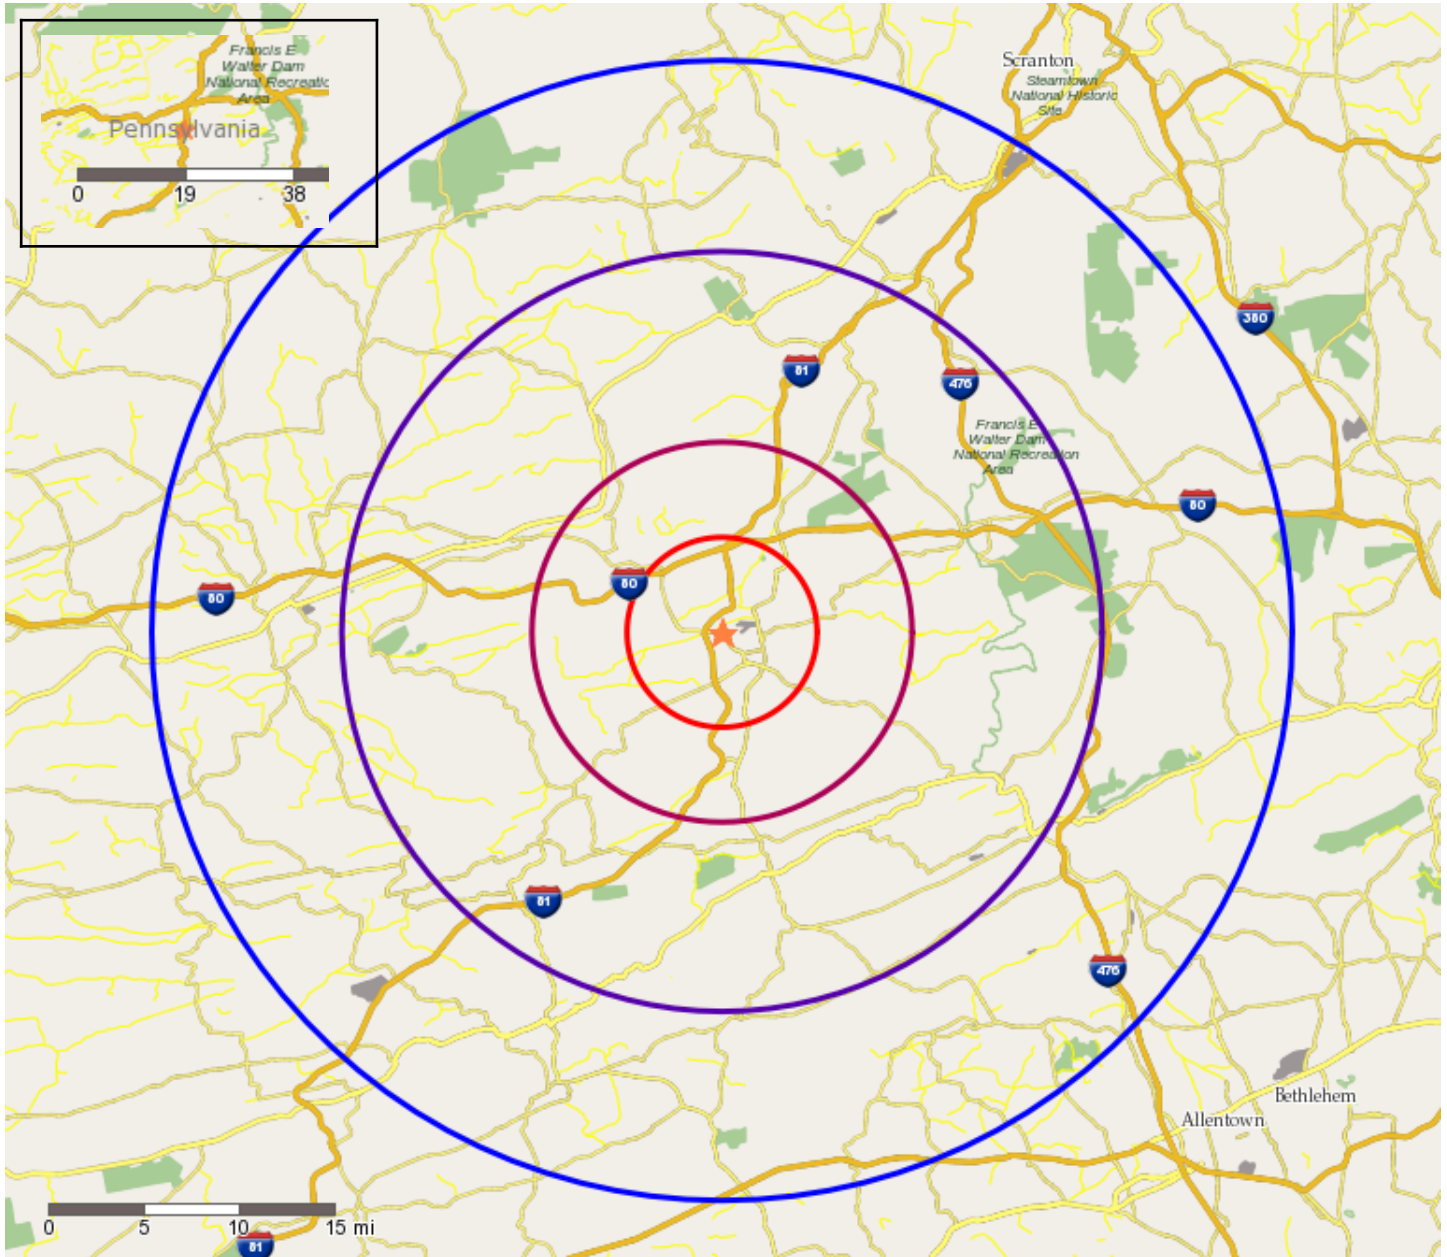

Overview map showing the requested trade area(s) around Laurel Mall, 106 Laurel Mall Rd, Hazleton, PA, 18202:

Copyright 2006-2013 TomTom. All rights reserved. This material is proprietary and the subject of copyright protection, database right protection and other intellectual property rights owned by TomTom or its suppliers. The use of this material is subject to the terms of a license agreement. Any unauthorized copying or disclosure of this material will lead to criminal and civil liabilities.

-  Trade Areas (in miles) - 5
-  Trade Areas (in miles) - 10
-  Trade Areas (in miles) - 20
-  Trade Areas (in miles) - 30