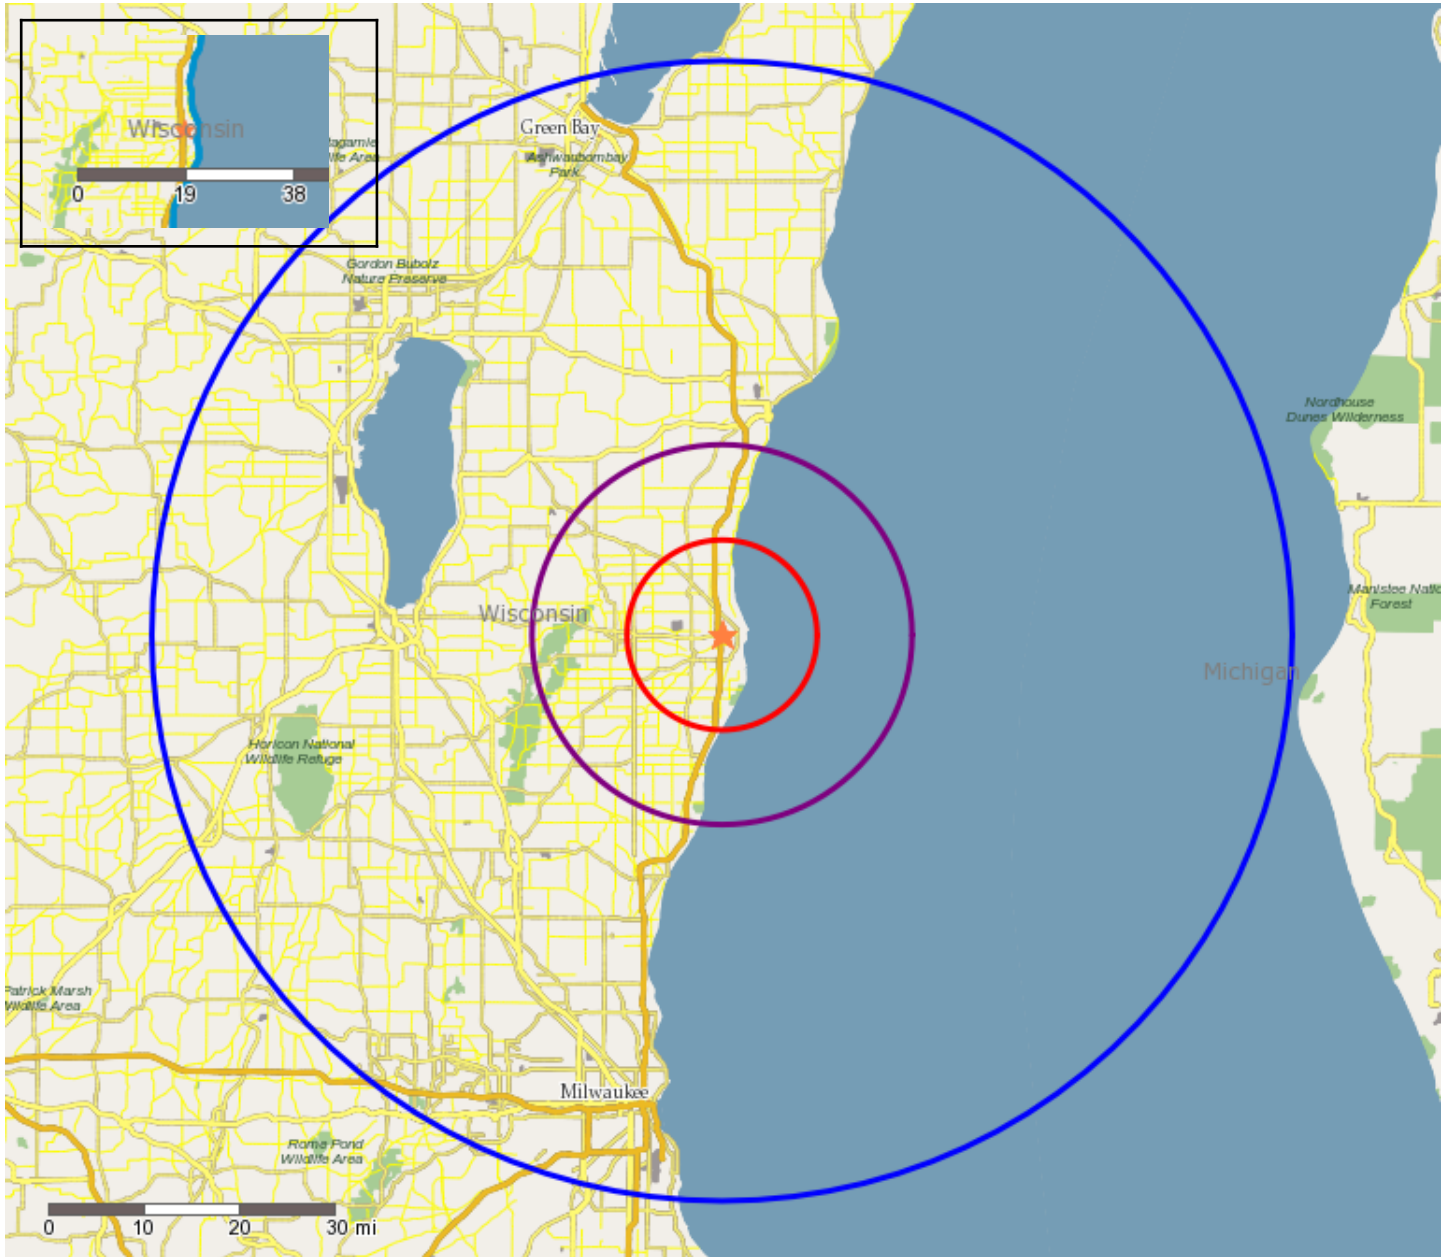

Overview map showing the requested trade area(s) around Memorial Mall, 3347 Kohler Memorial Dr, Sheboygan, WI, 53081:

Copyright 2006-2013 TomTom. All rights reserved. This material is proprietary and the subject of copyright protection, database right protection and other intellectual property rights owned by TomTom or its suppliers. The use of this material is subject to the terms of a license agreement. Any unauthorized copying or disclosure of this material will lead to criminal and civil liabilities.

-  Trade Areas (in miles) - 10
-  Trade Areas (in miles) - 20
-  Trade Areas (in miles) - 60