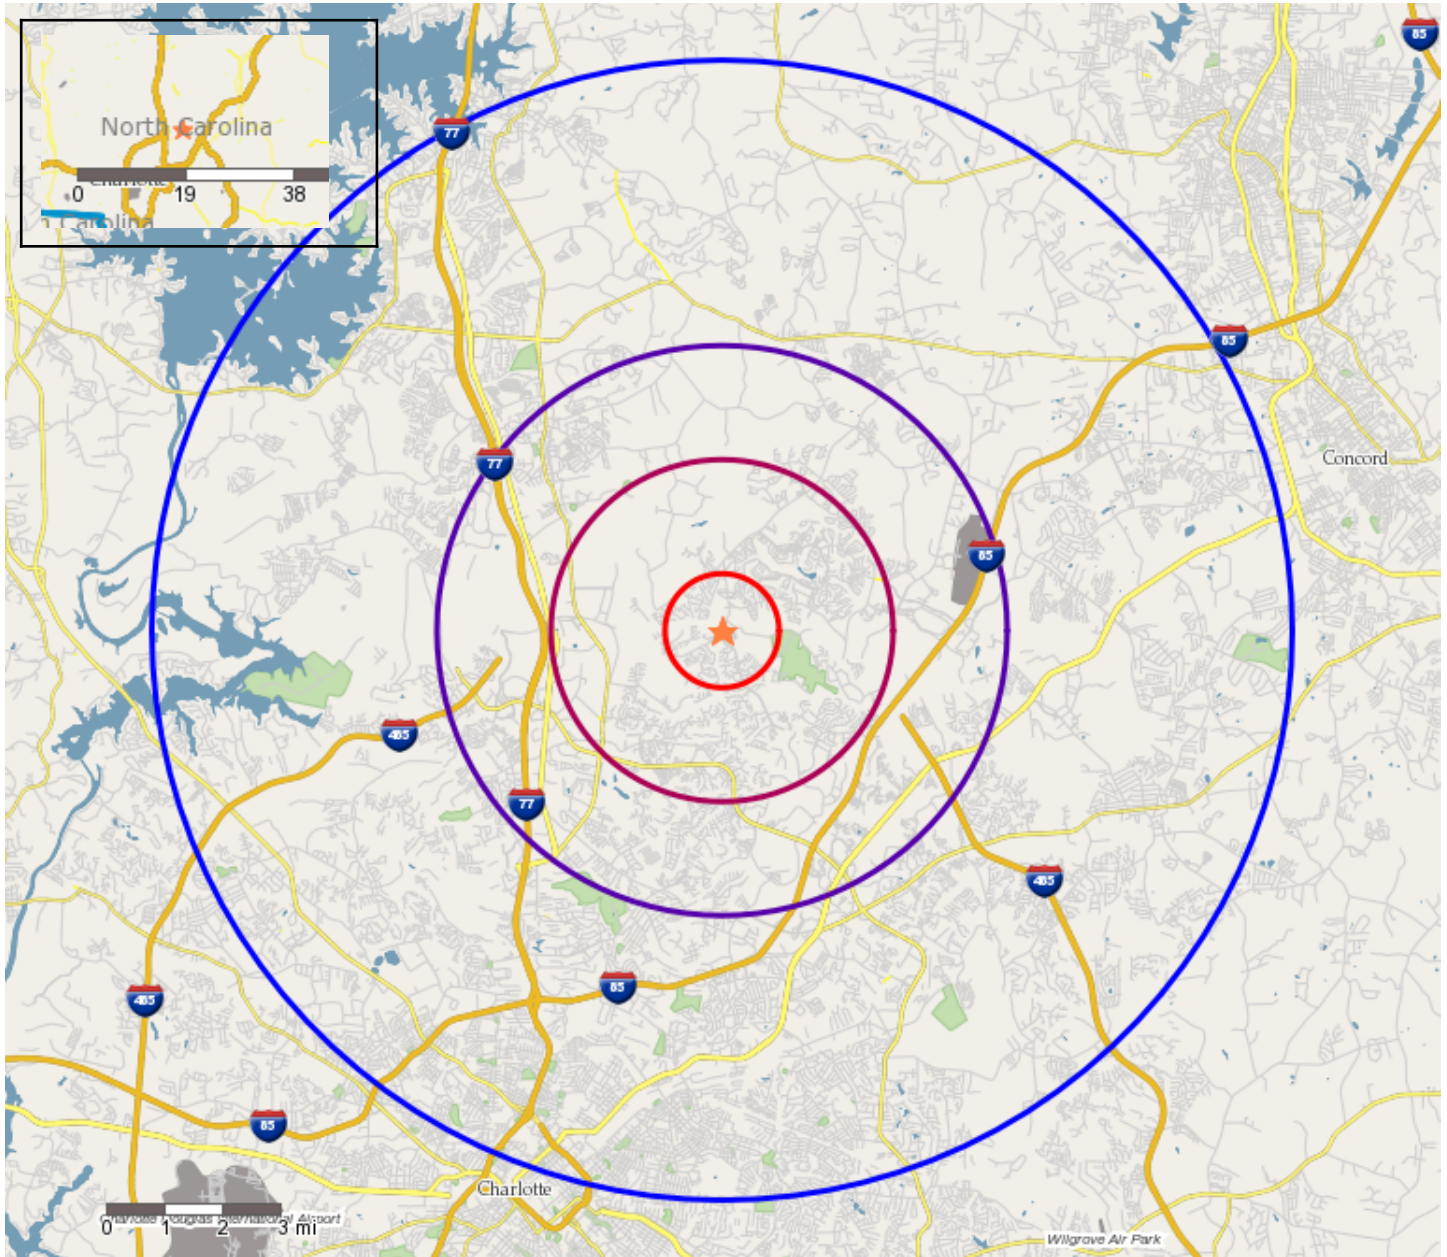

Overview map showing the requested trade area(s) around Prosperity Shopping Plaza, 5400 Prosperity Church Rd, Charlotte, NC, 28269:

Copyright 2006-2013 TomTom. All rights reserved. This material is proprietary and the subject of copyright protection, database right protection and other intellectual property rights owned by TomTom or its suppliers. The use of this material is subject to the terms of a license agreement. Any unauthorized copying or disclosure of this material will lead to criminal and civil liabilities.

-  Trade Areas (in miles) - 1
-  Trade Areas (in miles) - 3
-  Trade Areas (in miles) - 5
-  Trade Areas (in miles) - 10