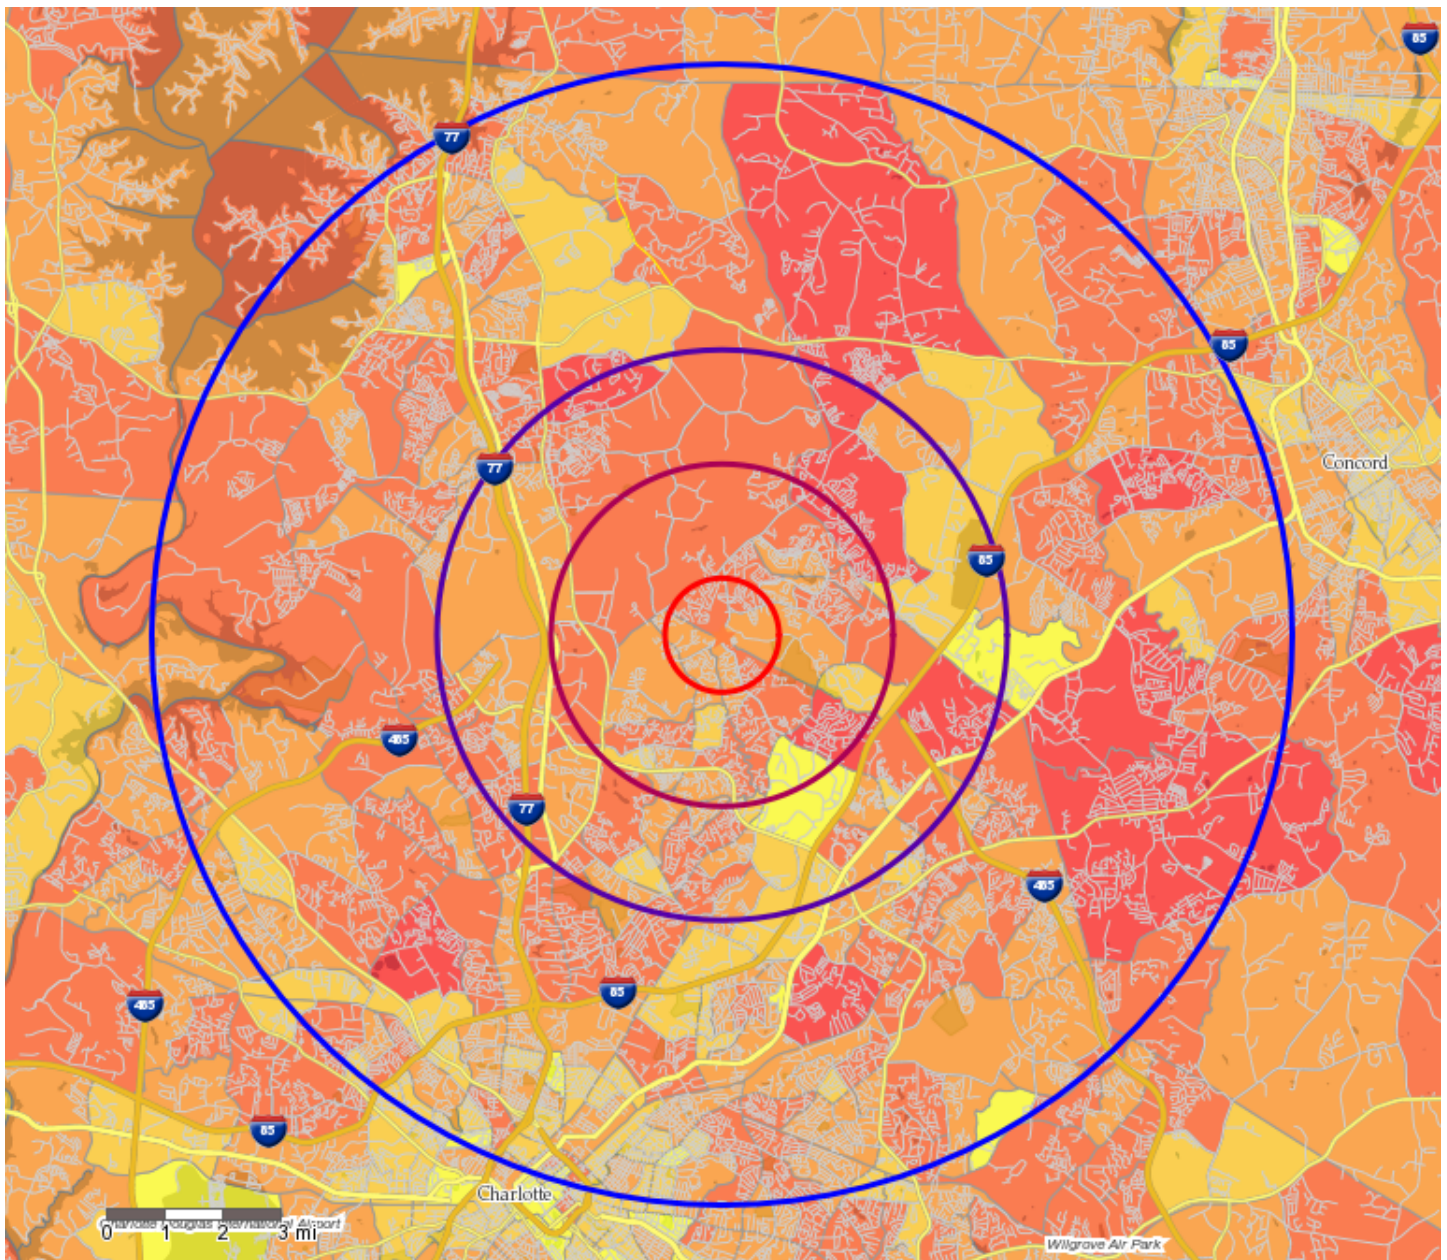

Thematic map showing Block Groups themed on Total Population, with the requested trade area(s) around Prosperity Shopping Plaza, 5400 Prosperity Church Rd, Charlotte, NC, 28269:

Copyright 2006-2013 TomTom. All rights reserved. This material is proprietary and the subject of copyright protection, database right protection and other intellectual property rights owned by TomTom or its suppliers. The use of this material is subject to the terms of a license agreement. Any unauthorized copying or disclosure of this material will lead to criminal and civil liabilities.

- Block Groups - High (Above 3,850)
- Block Groups - Above Average (2,100 to 3,850)
- Block Groups - Average (1,137.5 to 2,100)
- Block Groups - Below Average (610 to 1,137.5)
- Block Groups - Low (Below 610)