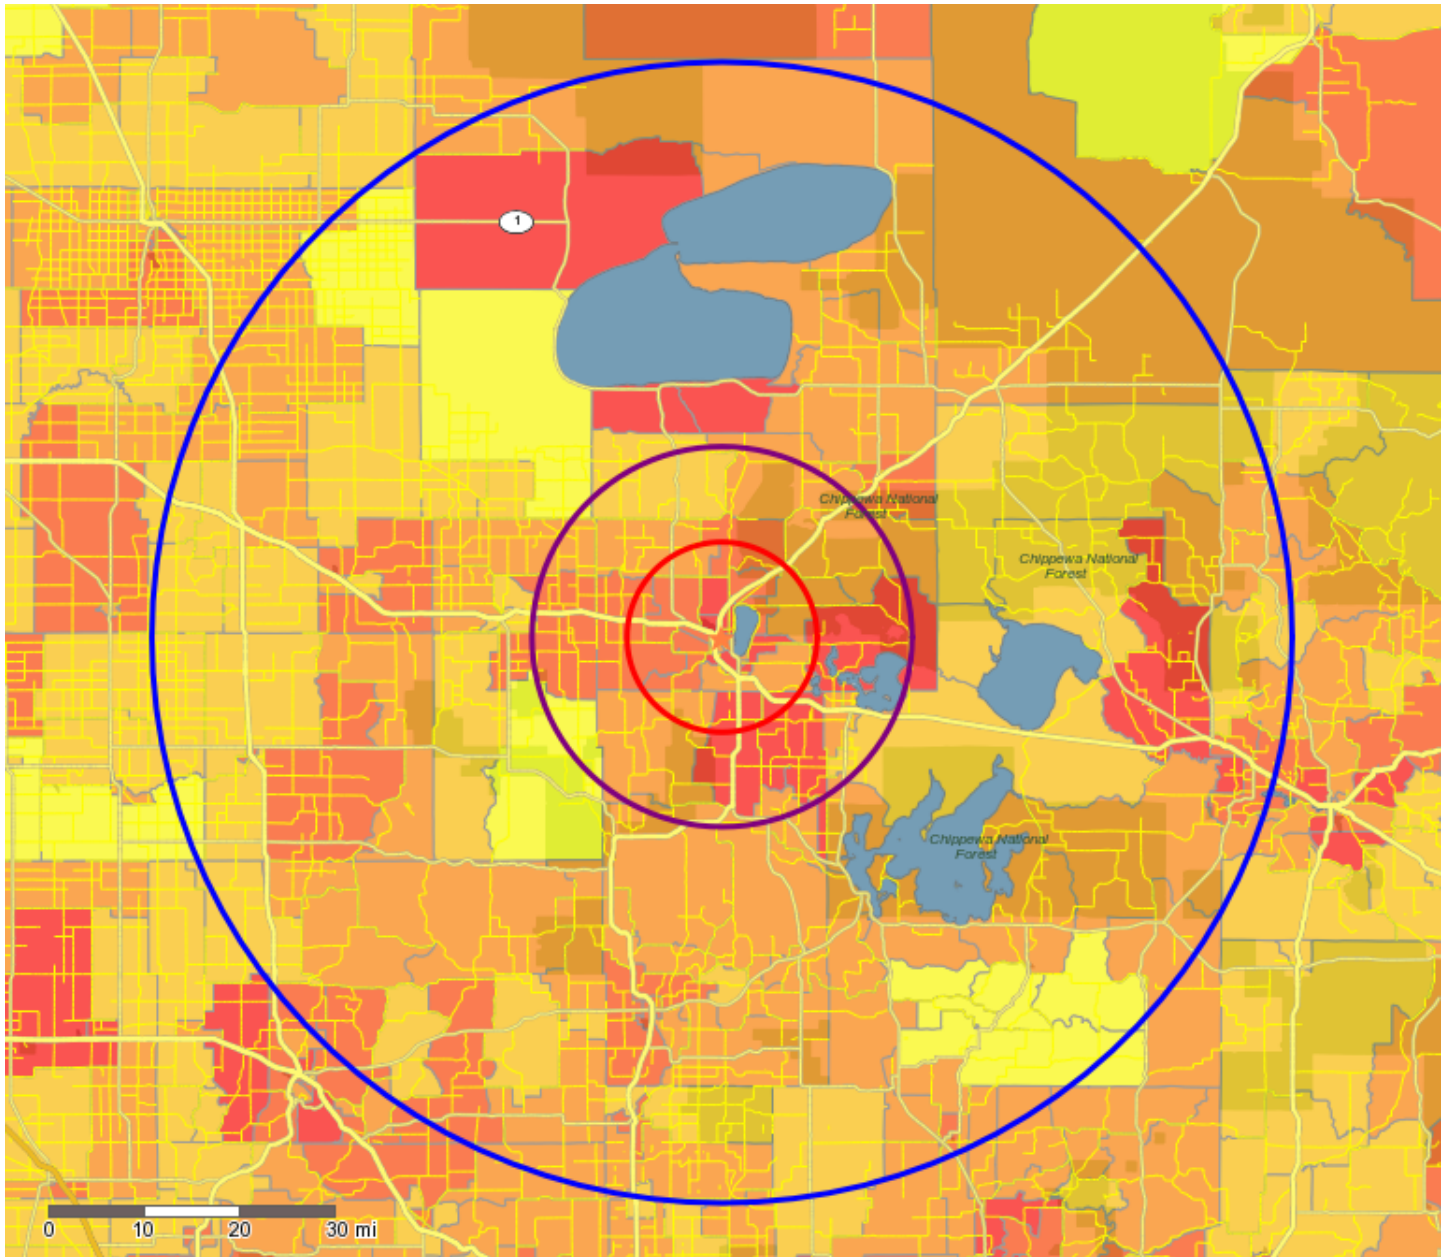

Thematic map showing Block Groups themed on Total Population, with the requested trade area(s) around Paul Bunyan Mall, 1401 Paul Bunyan Dr NW, Bemidji, MN, 56601:

Copyright 2006-2013 TomTom. All rights reserved. This material is proprietary and the subject of copyright protection, database right protection and other intellectual property rights owned by TomTom or its suppliers. The use of this material is subject to the terms of a license agreement. Any unauthorized copying or disclosure of this material will lead to criminal and civil liabilities.

- Block Groups - High (Above 1,750)
- Block Groups - Above Average (1,225 to 1,750)
- Block Groups - Average (860 to 1,225)
- Block Groups - Below Average (600 to 860)
- Block Groups - Low (Below 600)