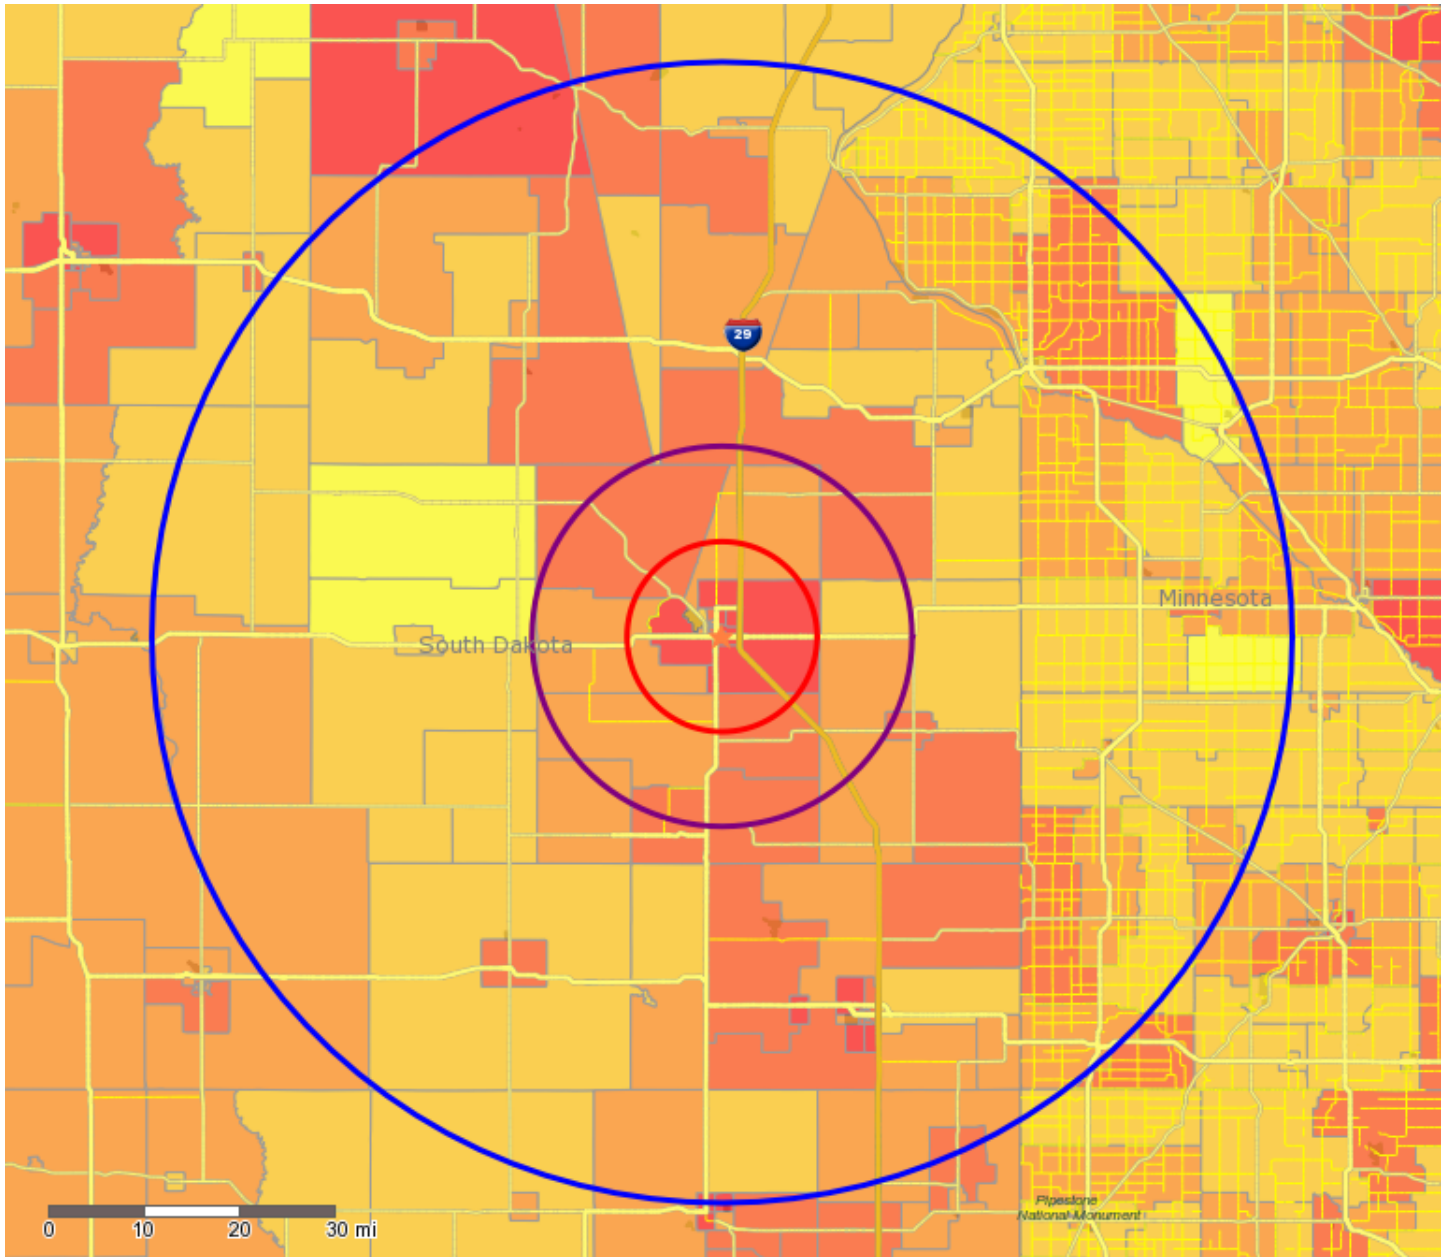

Thematic map showing Block Groups themed on Total Population, with the requested trade area(s) around Watertown Mall, 1300 9th Ave SE, Watertown, SD, 57201:

Copyright 2006-2013 TomTom. All rights reserved. This material is proprietary and the subject of copyright protection, database right protection and other intellectual property rights owned by TomTom or its suppliers. The use of this material is subject to the terms of a license agreement. Any unauthorized copying or disclosure of this material will lead to criminal and civil liabilities.

- Block Groups - High (Above 1,700)
- Block Groups - Above Average (1,175 to 1,700)
- Block Groups - Average (820 to 1,175)
- Block Groups - Below Average (560 to 820)
- Block Groups - Low (Below 560)