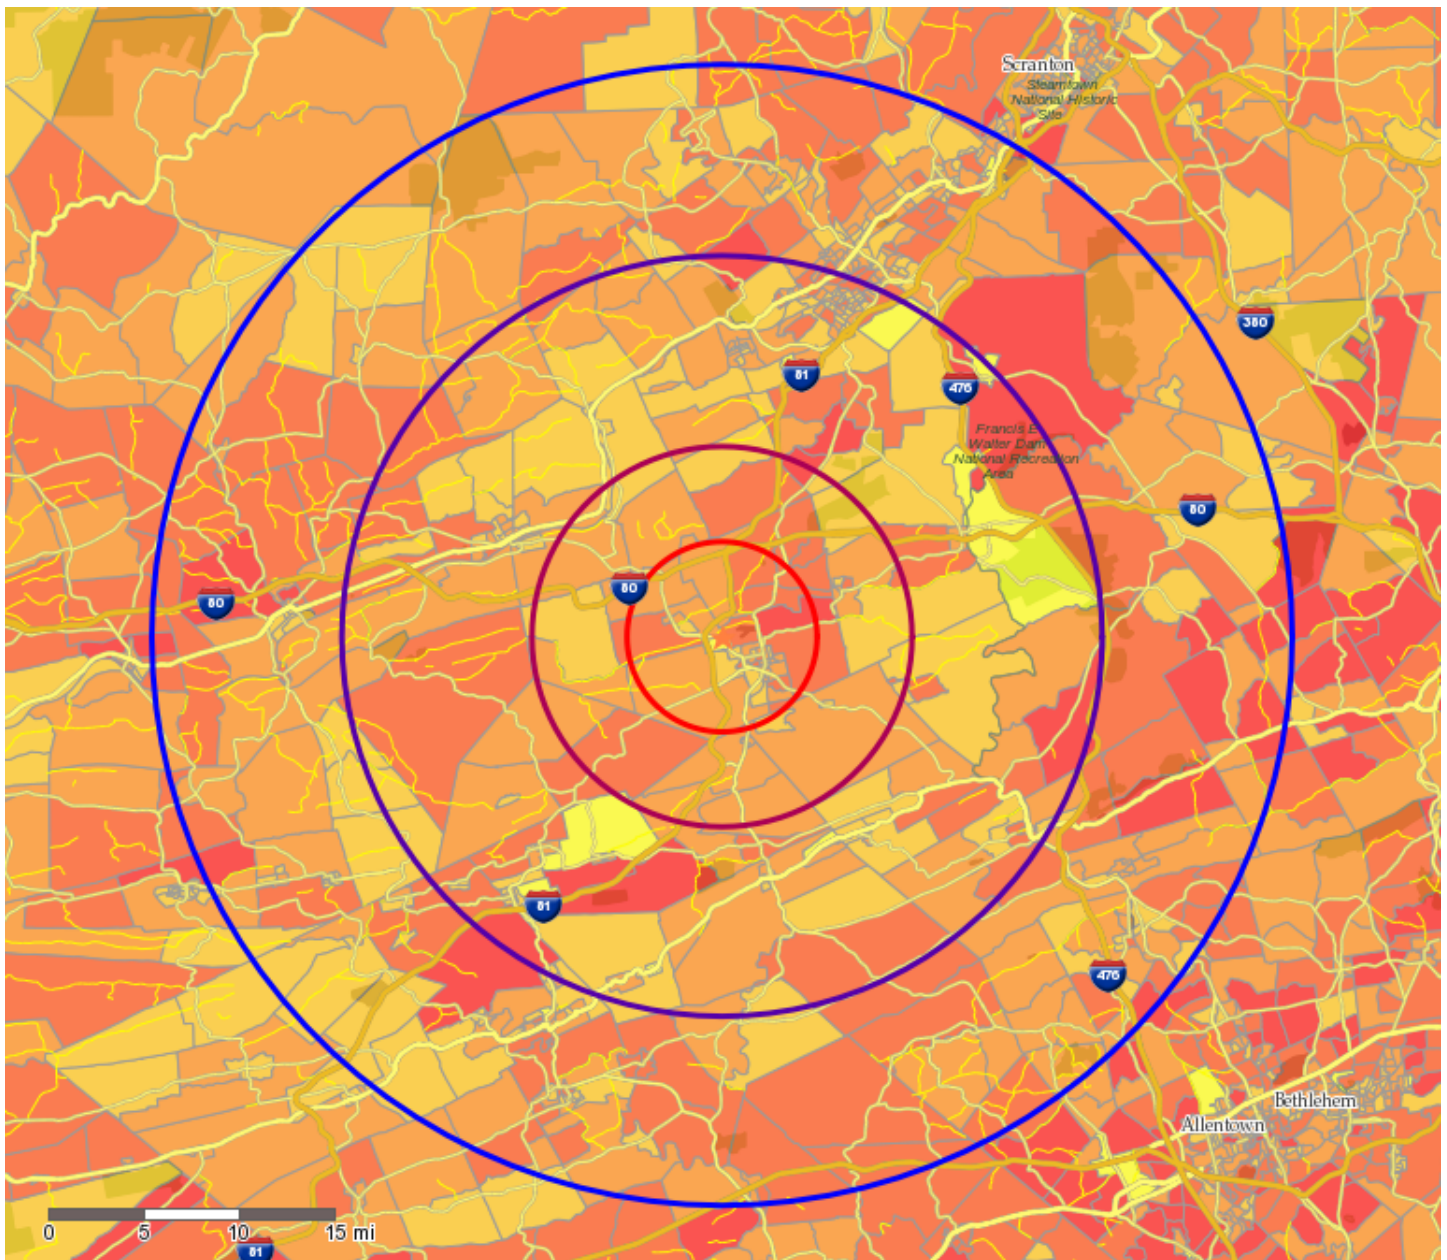

Thematic map showing Block Groups themed on Total Population, with the requested trade area(s) around Laurel Mall, 106 Laurel Mall Rd, Hazleton, PA, 18202:

Copyright 2006-2013 TomTom. All rights reserved. This material is proprietary and the subject of copyright protection, database right protection and other intellectual property rights owned by TomTom or its suppliers. The use of this material is subject to the terms of a license agreement. Any unauthorized copying or disclosure of this material will lead to criminal and civil liabilities.

- Block Groups - High (Above 2,325)
- Block Groups - Above Average (1,475 to 2,325)
- Block Groups - Average (930 to 1,475)
- Block Groups - Below Average (590 to 930)
- Block Groups - Low (Below 590)