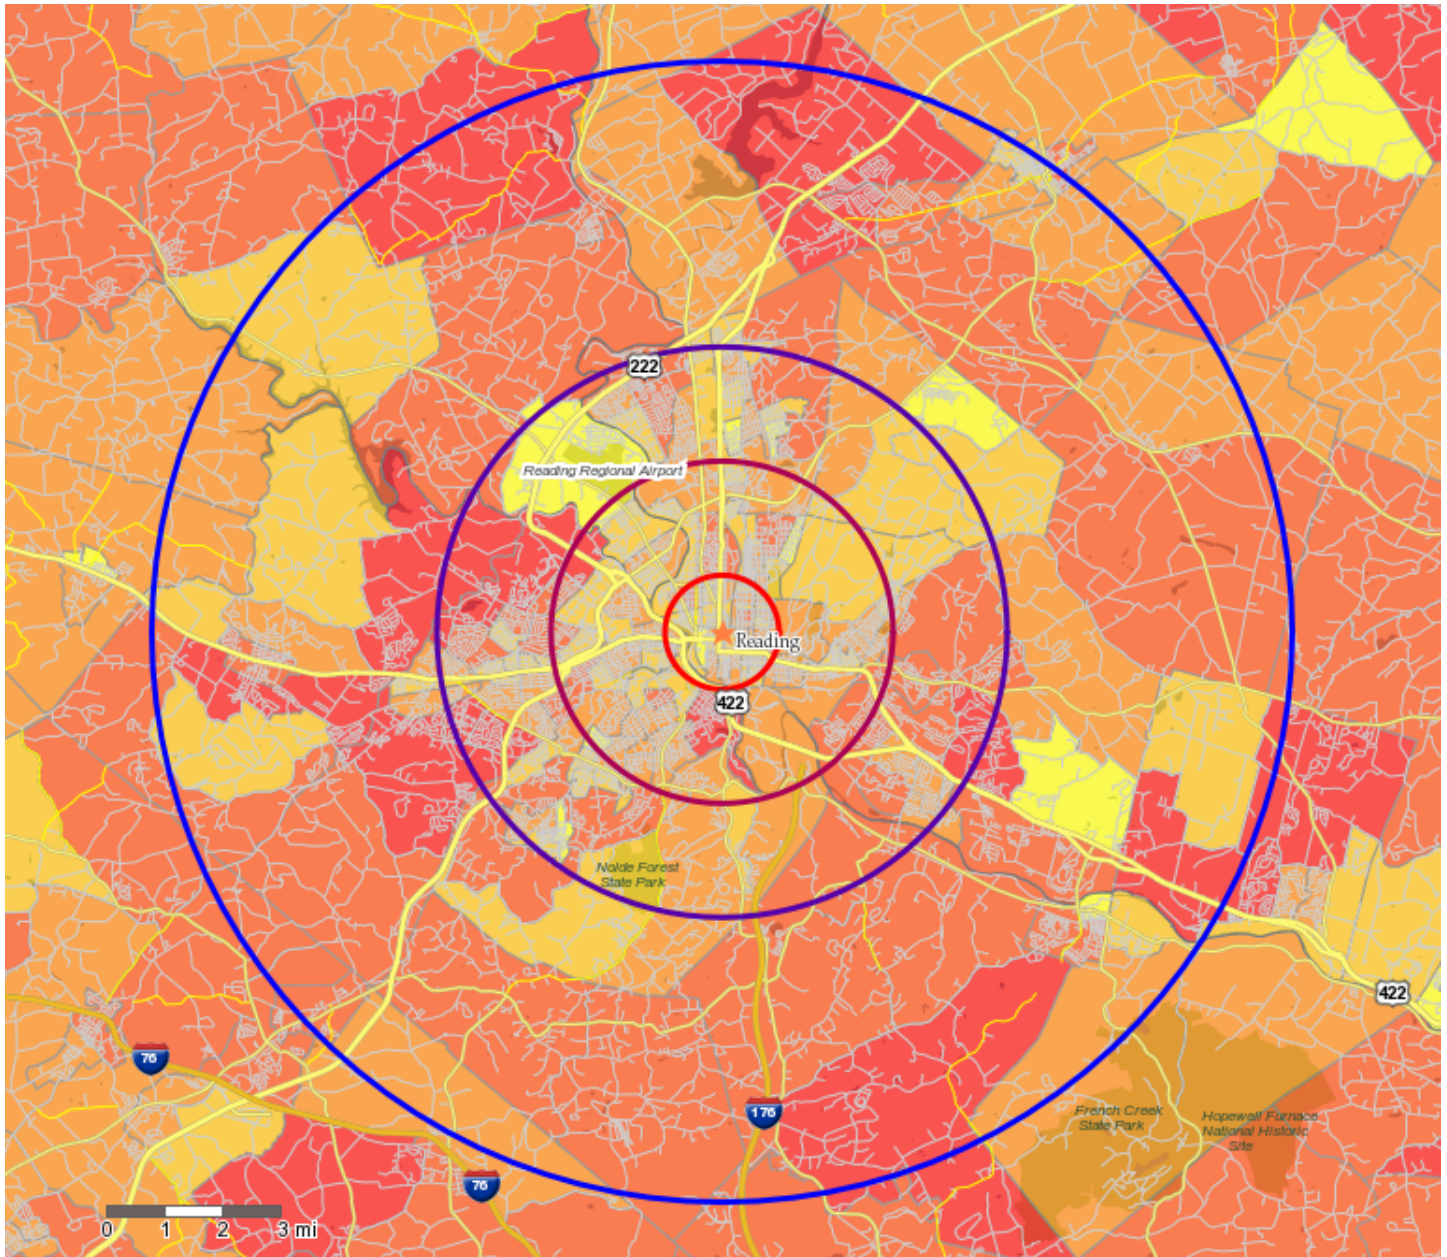

Thematic map showing Block Groups themed on Total Population, with the requested trade area(s) around The Berkshire Building, 501 Washington St, Reading, PA, 19601:

Copyright 2006-2013 TomTom. All rights reserved. This material is proprietary and the subject of copyright protection, database right protection and other intellectual property rights owned by TomTom or its suppliers. The use of this material is subject to the terms of a license agreement. Any unauthorized copying or disclosure of this material will lead to criminal and civil liabilities.

- Block Groups - High (Above 2,750)
- Block Groups - Above Average (1,800 to 2,750)
- Block Groups - Average (1,175 to 1,800)
- Block Groups - Below Average (760 to 1,175)
- Block Groups - Low (Below 760)