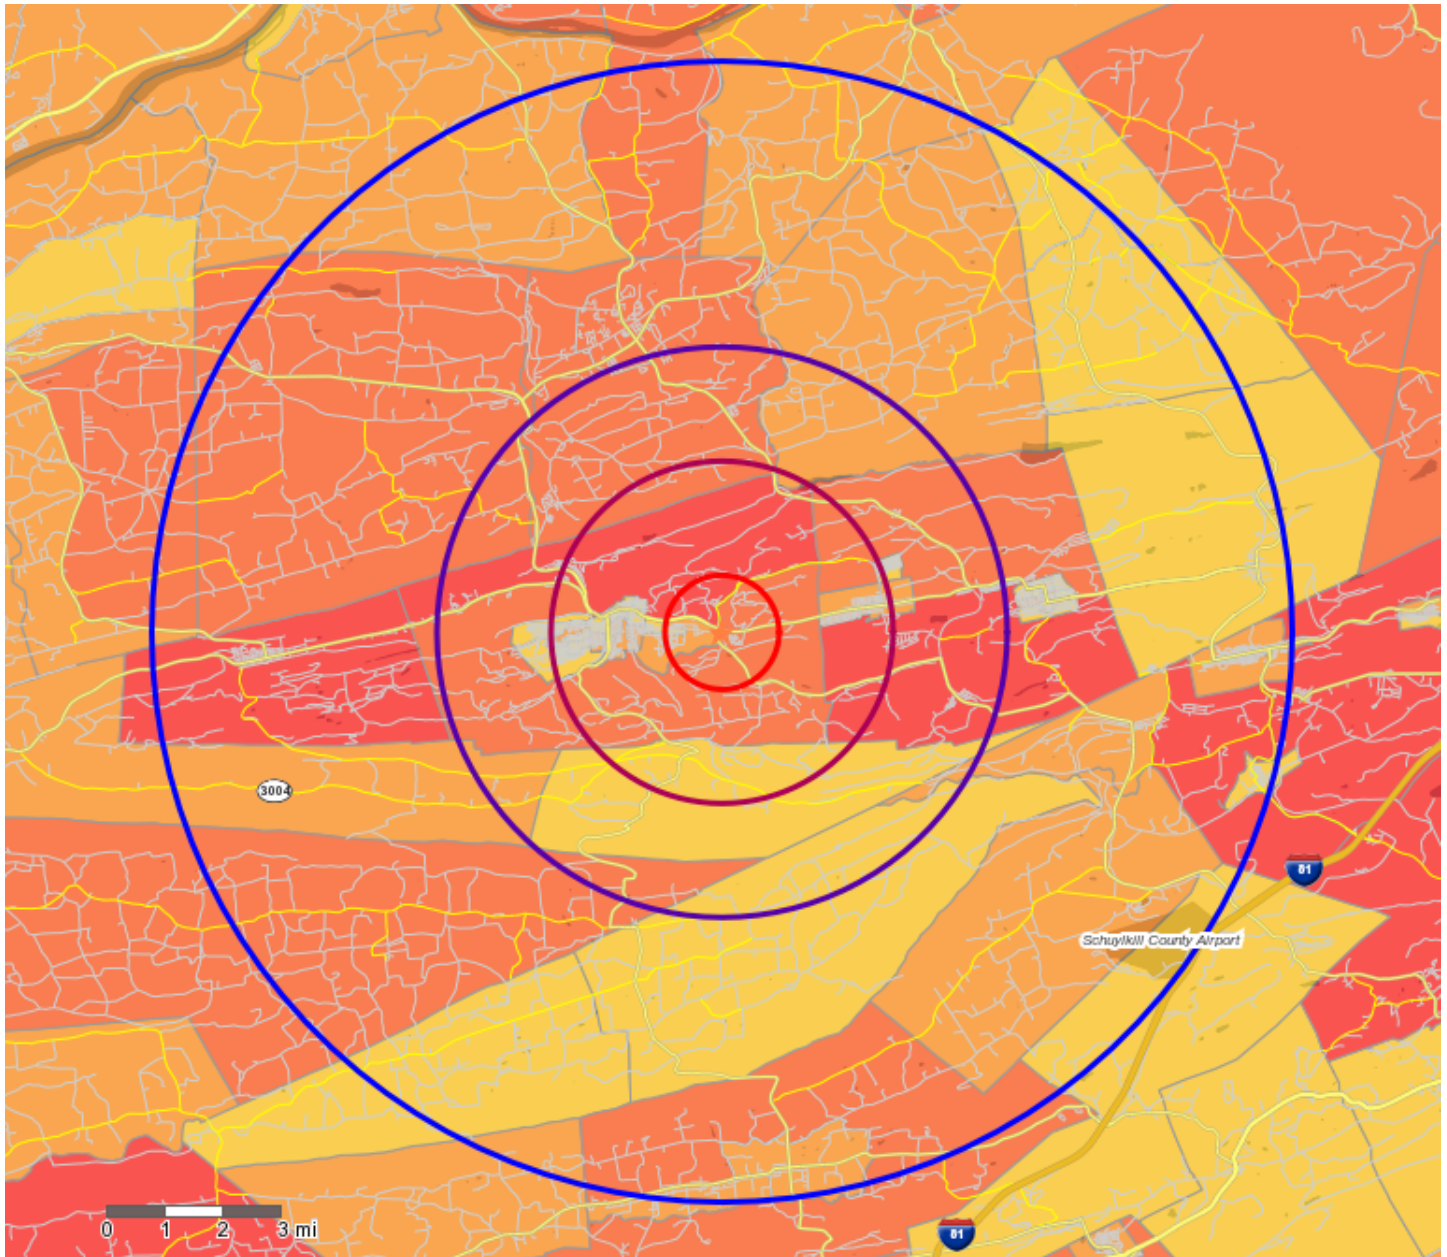

Thematic map showing Block Groups themed on Total Population, with the requested trade area(s) around Anthra Plaza, 2 Anthra Plaza Ctr, Coal Township, PA, 17866:

Copyright 2006-2013 TomTom. All rights reserved. This material is proprietary and the subject of copyright protection, database right protection and other intellectual property rights owned by TomTom or its suppliers. The use of this material is subject to the terms of a license agreement. Any unauthorized copying or disclosure of this material will lead to criminal and civil liabilities.

- Block Groups - High (Above 1,725)
- Block Groups - Above Average (1,175 to 1,725)
- Block Groups - Average (800 to 1,175)
- Block Groups - Below Average (540 to 800)
- Block Groups - Low (Below 540)