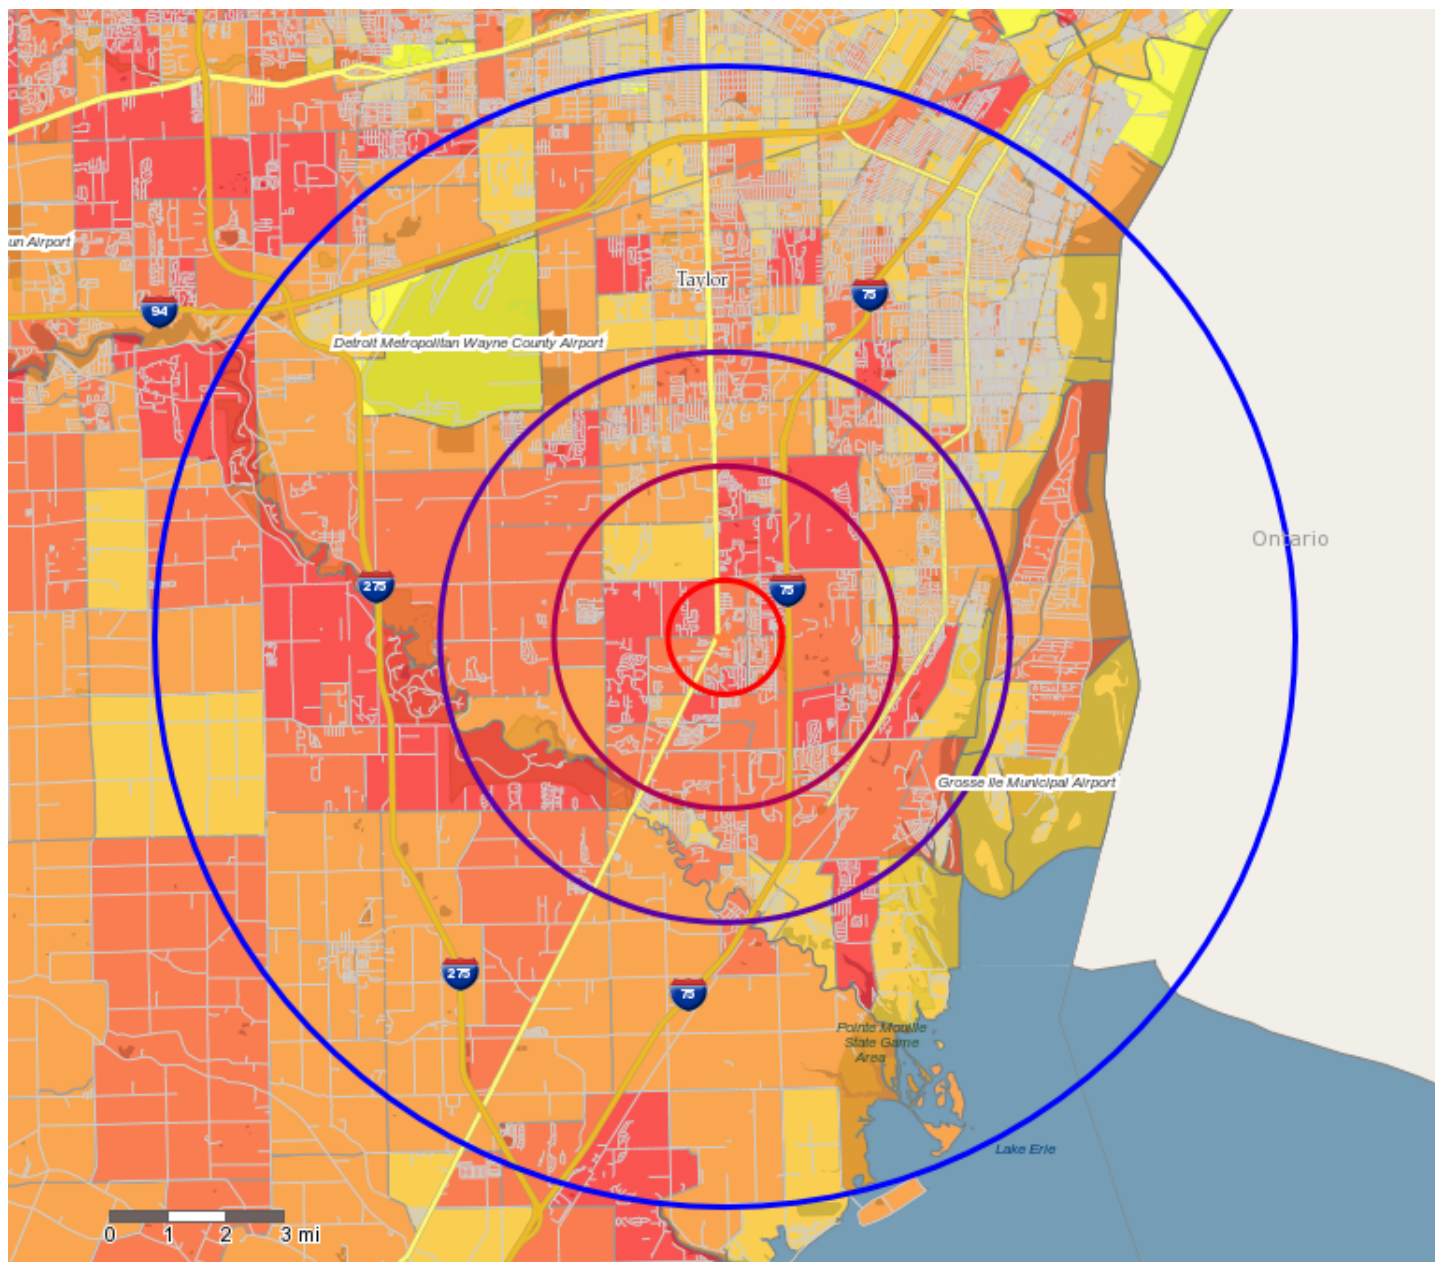

Thematic map showing Block Groups themed on Total Population, with the requested trade area(s) around Brownstown Shopping Plaza, 23849 West Rd # 23995, Brownstown, MI, 48134:

Copyright 2006-2013 TomTom. All rights reserved. This material is proprietary and the subject of copyright protection, database right protection and other intellectual property rights owned by TomTom or its suppliers. The use of this material is subject to the terms of a license agreement. Any unauthorized copying or disclosure of this material will lead to criminal and civil liabilities.

- Block Groups - High (Above 2,075)
- Block Groups - Above Average (1,300 to 2,075)
- Block Groups - Average (820 to 1,300)
- Block Groups - Below Average (520 to 820)
- Block Groups - Low (Below 520)