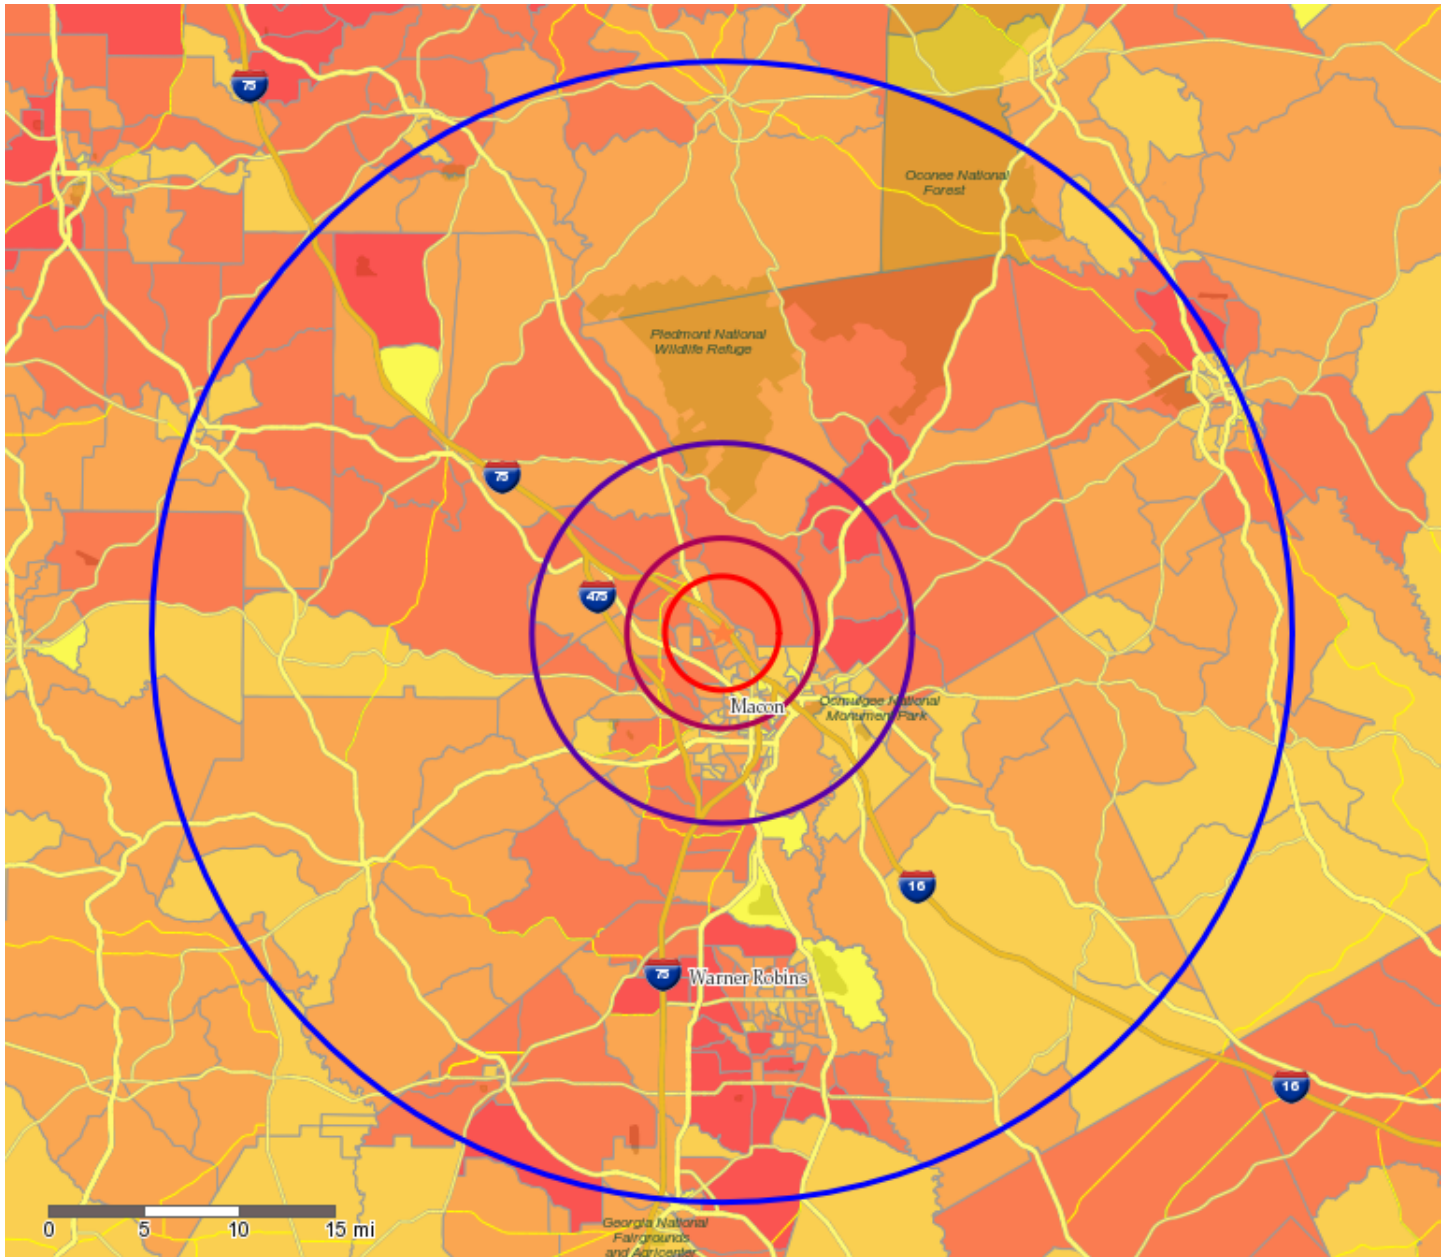

Thematic map showing Block Groups themed on Total Population, with the requested trade area(s) around Rivergate Center, 201 Tom Hill Sr Blvd, Macon, GA, 31210:

Copyright 2006-2013 TomTom. All rights reserved. This material is proprietary and the subject of copyright protection, database right protection and other intellectual property rights owned by TomTom or its suppliers. The use of this material is subject to the terms of a license agreement. Any unauthorized copying or disclosure of this material will lead to criminal and civil liabilities.

- Block Groups - High (Above 3,150)
- Block Groups - Above Average (1,825 to 3,150)
- Block Groups - Average (1,062.5 to 1,825)
- Block Groups - Below Average (620 to 1,062.5)
- Block Groups - Low (Below 620)