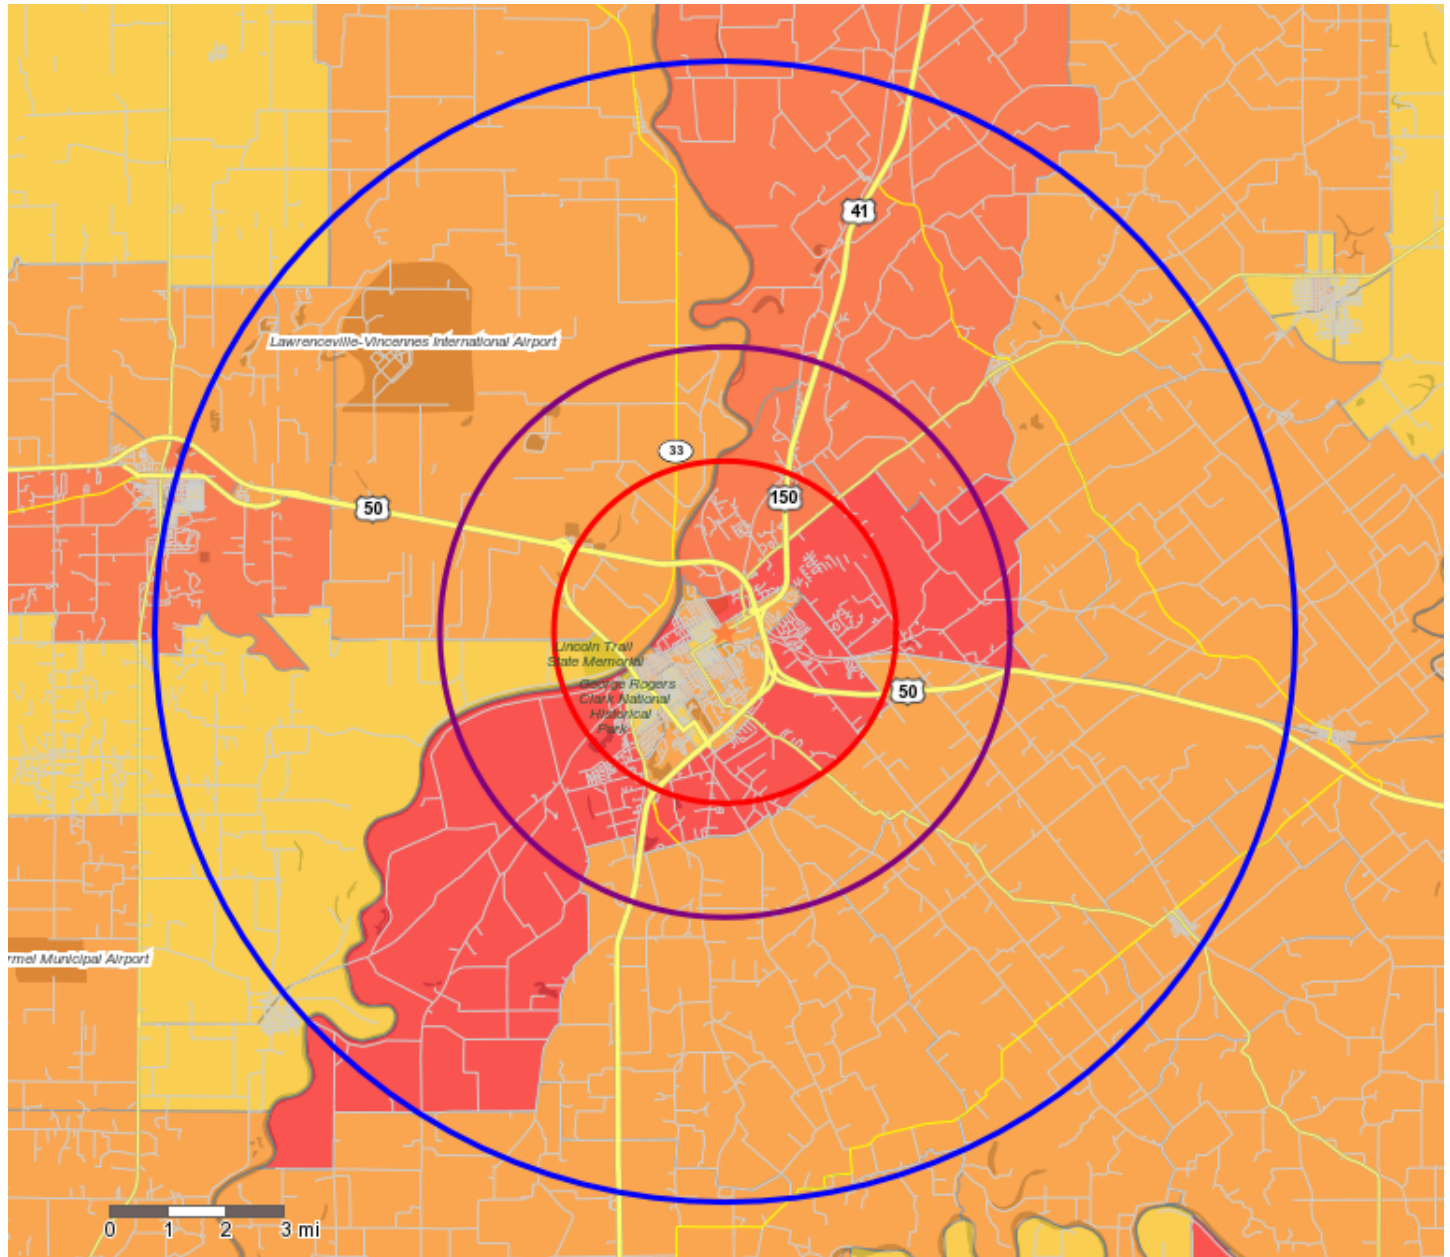

Thematic map showing Block Groups themed on Total Population, with the requested trade area(s) around Vincennes Plaza Shopping Center, 2601 N 6th St, Vincennes, IN, 47591:

Copyright 2006-2013 TomTom. All rights reserved. This material is proprietary and the subject of copyright protection, database right protection and other intellectual property rights owned by TomTom or its suppliers. The use of this material is subject to the terms of a license agreement. Any unauthorized copying or disclosure of this material will lead to criminal and civil liabilities.

- Block Groups - High (Above 1,400)
- Block Groups - Above Average (990 to 1,400)
- Block Groups - Average (700 to 990)
- Block Groups - Below Average (500 to 700)
- Block Groups - Low (Below 500)