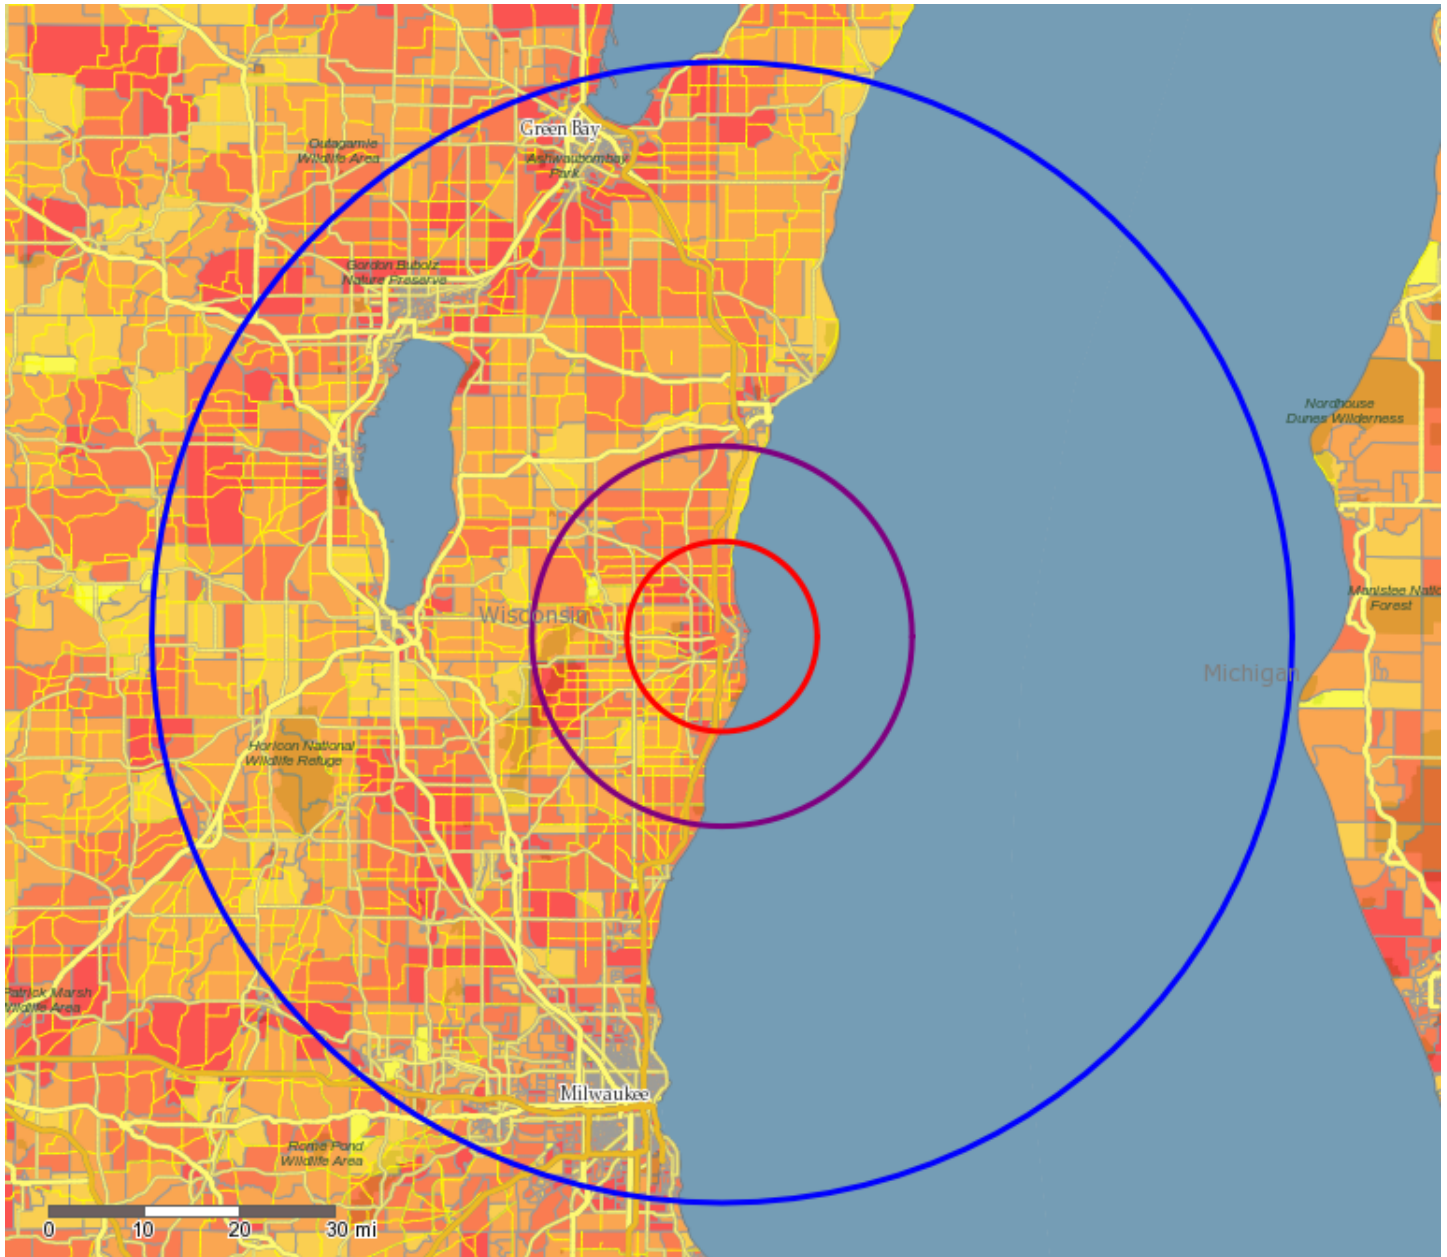

Thematic map showing Block Groups themed on Total Population, with the requested trade area(s) around Memorial Mall, 3347 Kohler Memorial Dr, Sheboygan, WI, 53081:

Copyright 2006-2013 TomTom. All rights reserved. This material is proprietary and the subject of copyright protection, database right protection and other intellectual property rights owned by TomTom or its suppliers. The use of this material is subject to the terms of a license agreement. Any unauthorized copying or disclosure of this material will lead to criminal and civil liabilities.

- Block Groups - High (Above 2,150)
- Block Groups - Above Average (1,425 to 2,150)
- Block Groups - Average (960 to 1,425)
- Block Groups - Below Average (640 to 960)
- Block Groups - Low (Below 640)