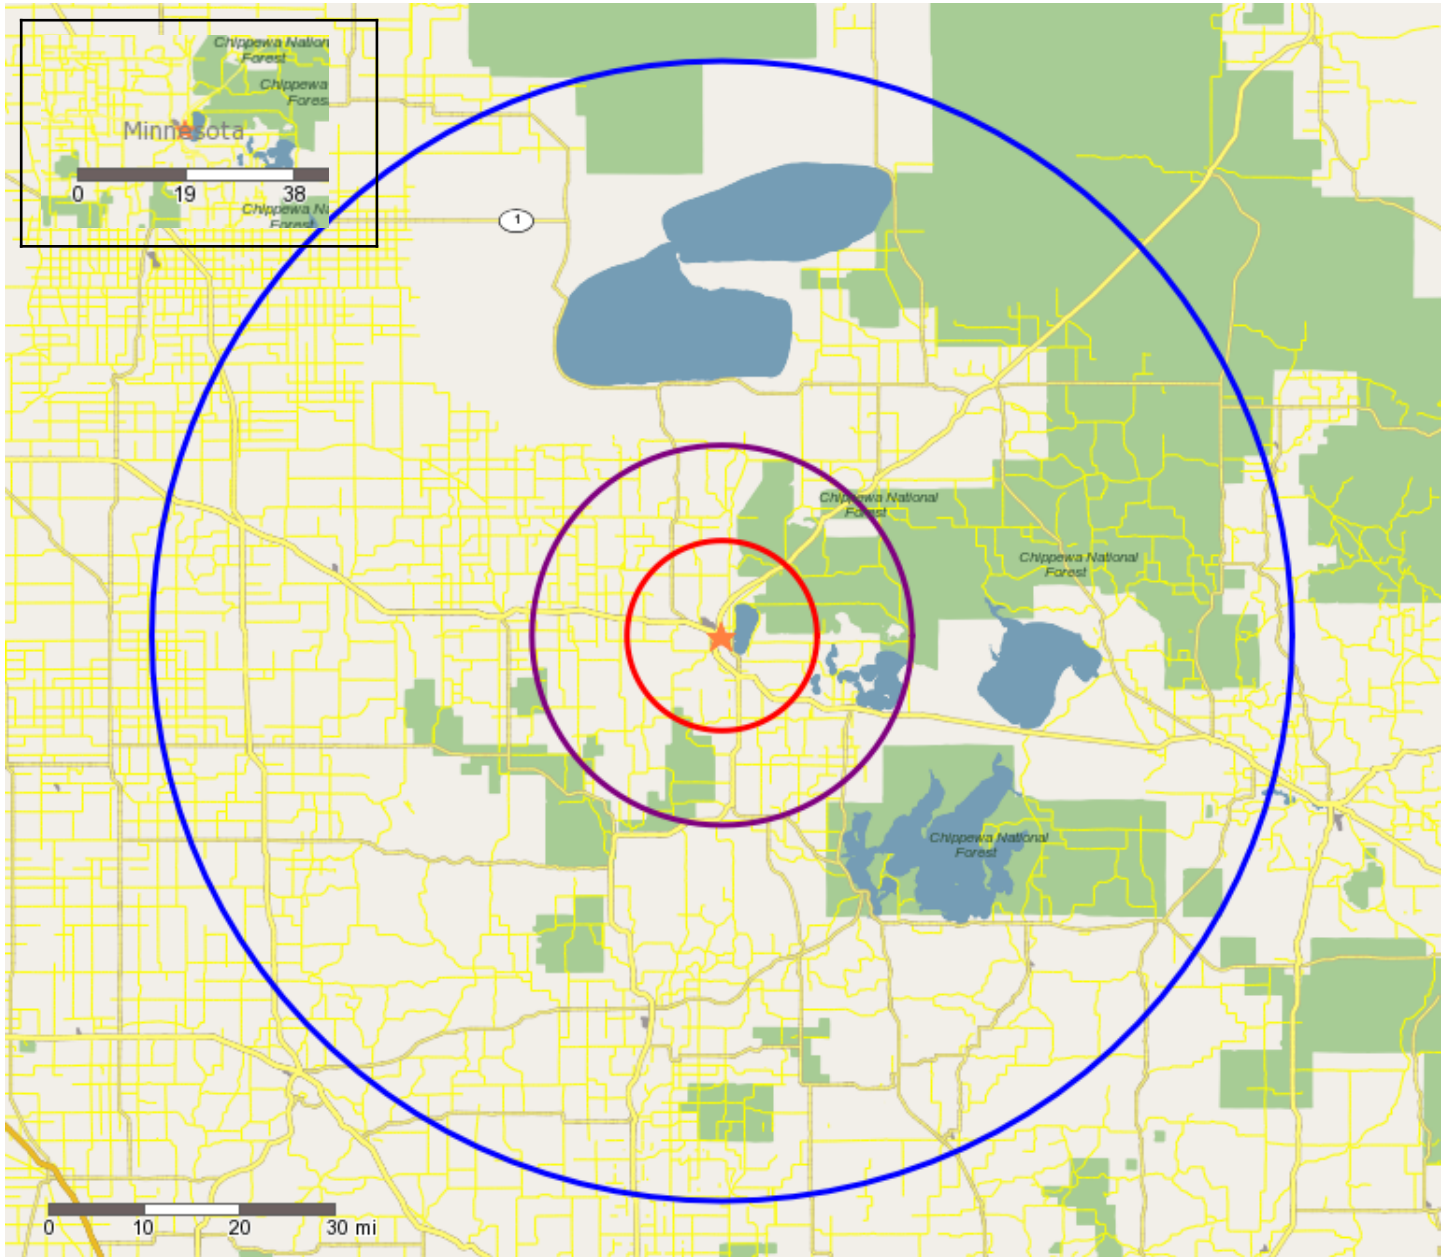

Overview map showing the requested trade area(s) around Paul Bunyan Mall, 1401 Paul Bunyan Dr NW, Bemidji, MN, 56601:

Copyright 2006-2013 TomTom. All rights reserved. This material is proprietary and the subject of copyright protection, database right protection and other intellectual property rights owned by TomTom or its suppliers. The use of this material is subject to the terms of a license agreement. Any unauthorized copying or disclosure of this material will lead to criminal and civil liabilities.

-  Trade Areas (in miles) - 10
-  Trade Areas (in miles) - 20
-  Trade Areas (in miles) - 60